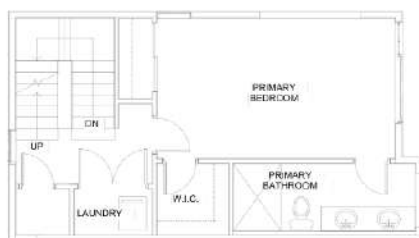

1641 SQFT

3 BEDS

2.25 BATHS

GARAGE
PARKING

5 STORY HOME

TAILOR WHAT MATTERS MOST TO YOU
SCAN TO LEARN MORE

3 Bedroom Home - Lincoln

BY GREENCITY HOMES

Entry Floor

Main Floor

Middle Floor

Upper Floor

Roof

Home 1121 B 10th AVE

VWP | RE

1766 SQFT