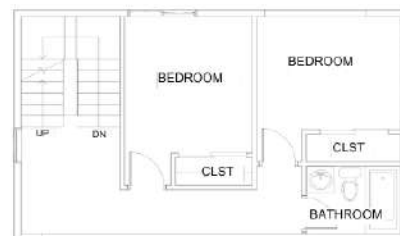

1641 SQFT

3 BEDS

2.25 BATHS

GARAGE
PARKING

5 STORY HOME

TAILOR WHAT MATTERS MOST TO YOU
SCAN TO LEARN MORE

3 Bedroom Home - Lincoln

BY GREENCITY HOMES

Entry Floor

Main Floor

Middle Floor

Upper Floor

Roof

Home 1121 B 10th AVE

VWP | RE

1766 SQFT