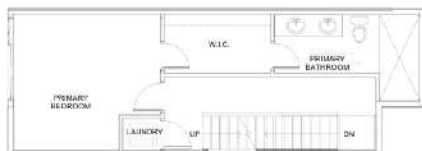

3 Bedroom Home - Lincoln

BY GREENCITY HOMES

Entry Floor

Main Floor

Middle Floor

Upper Floor

Roof

Home 1127 B 10th AVE