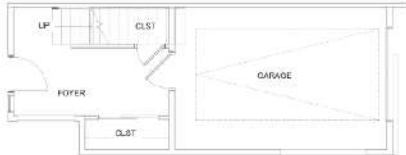

3 Bedroom Home - Lincoln

BY GREENCITY HOMES

Entry Floor