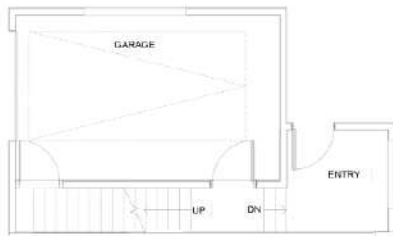

Entry Floor

Main Floor

Middle Floor

Upper Floor

Roof

Home 1121 B 10th AVE

VWP | RE

1766 SQFT