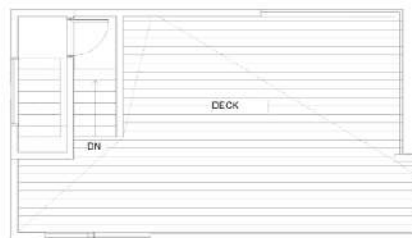

Entry Floor

Main Floor

Middle Floor

Upper Floor

Roof

Home 1121 B 10th AVE

VWP | RE

1766 SQFT