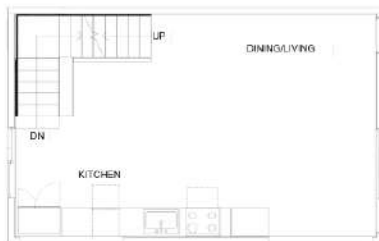

3 Bedroom Home - Lincoln

BY GREENCITY HOMES

Main Floor

Home 1121 A 10th AVE

VWP RE

1858 SQFT

3 BEDS

2.25 BATHS

OFF-STREET
PARKING

5 STORY HOME

TAILOR WHAT MATTERS MOST TO YOU
SCAN TO LEARN MORE