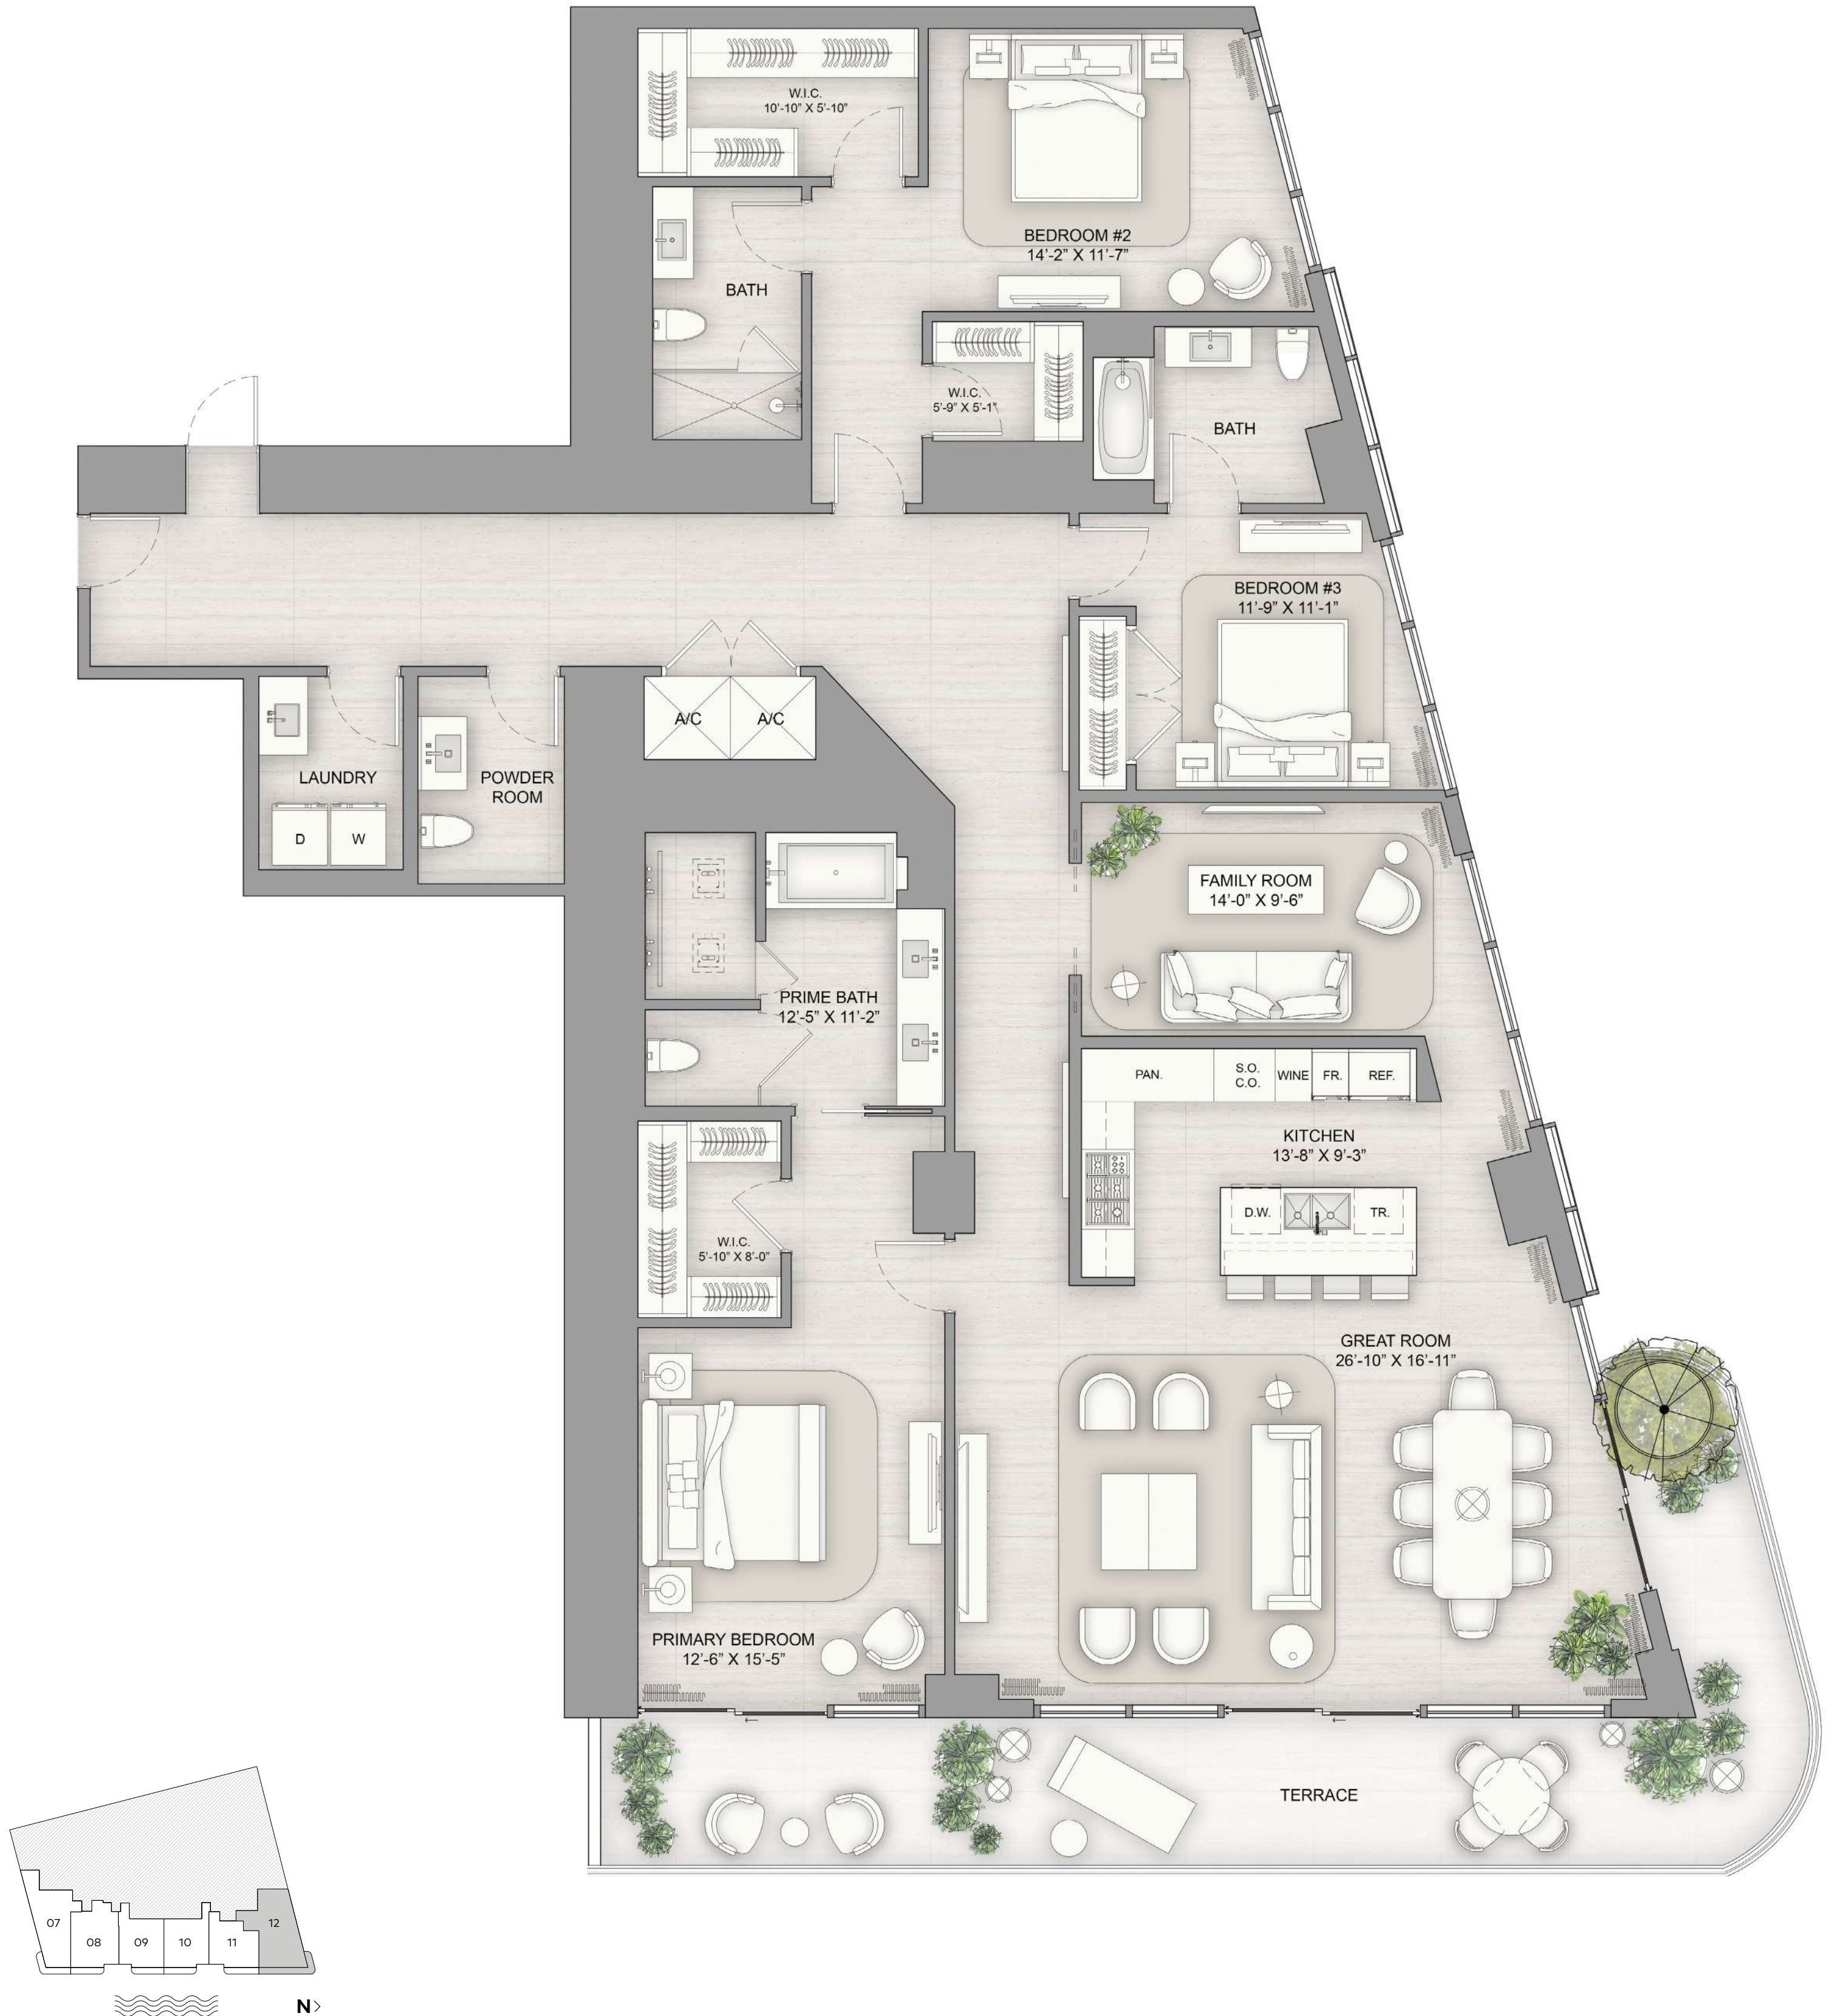

# Lake Home 10

Floors 2 - 8

2 Bedrooms | 2 Bathrooms | 1 Powder Room

Interior 1,929 SF | Exterior 188 SF | Total Area 2,117 SF

# Lake Home 11

Floors 2 - 8

2 Bedrooms | 2 Bathrooms | 1 Powder Room

Interior 1,874 SF | Exterior 204 SF | Total Area 2,078 SF

# Lake Home 12.1

Floor 2

3 Bedrooms | 3 Bathrooms | 1 Powder Room

Interior 2,771 SF | Exterior 393 SF | Total Area 3,164 SF

# Lake Home 12

Floors 3 - 8

3 Bedrooms | 3 Bathrooms | 1 Powder Room

Interior 2,777 SF | Exterior 393 SF | Total Area 3,170 SF