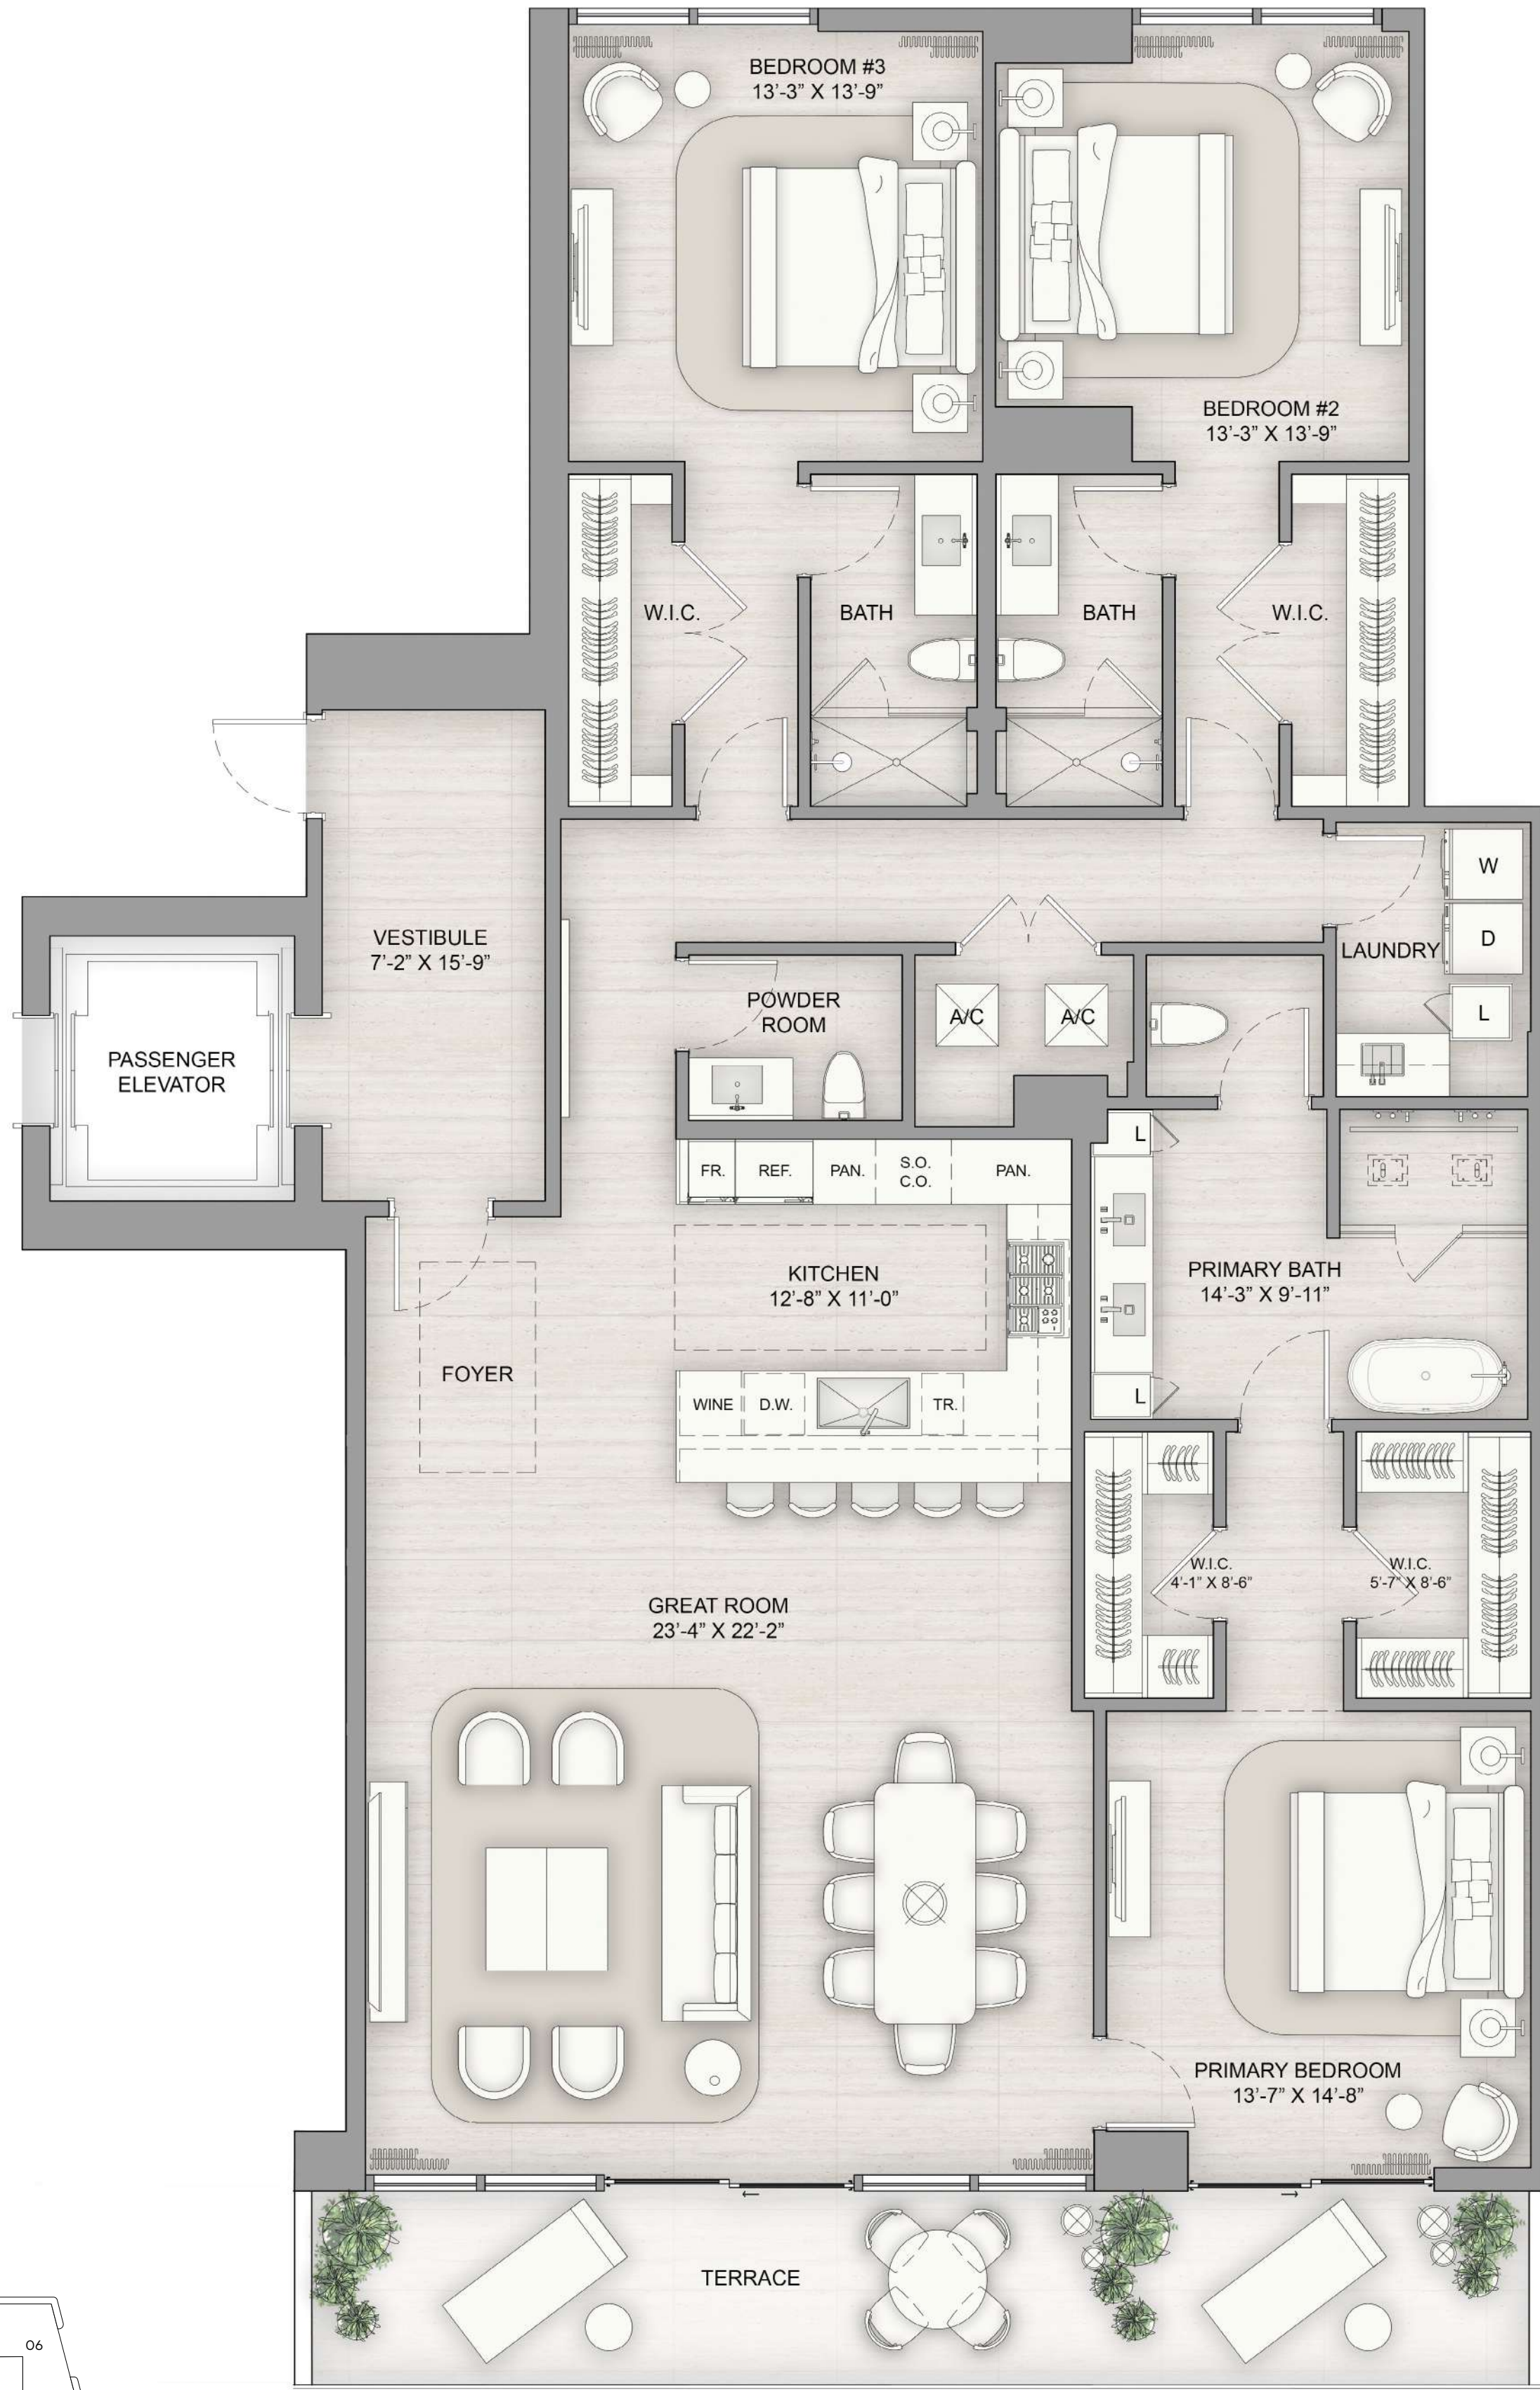

Residence 03

Floors 11 - 27

3 Bedrooms | 3 Bathrooms | 1 Powder Room

Interior 2,449 SF | Exterior 257 SF | Total Area 2,706 SF