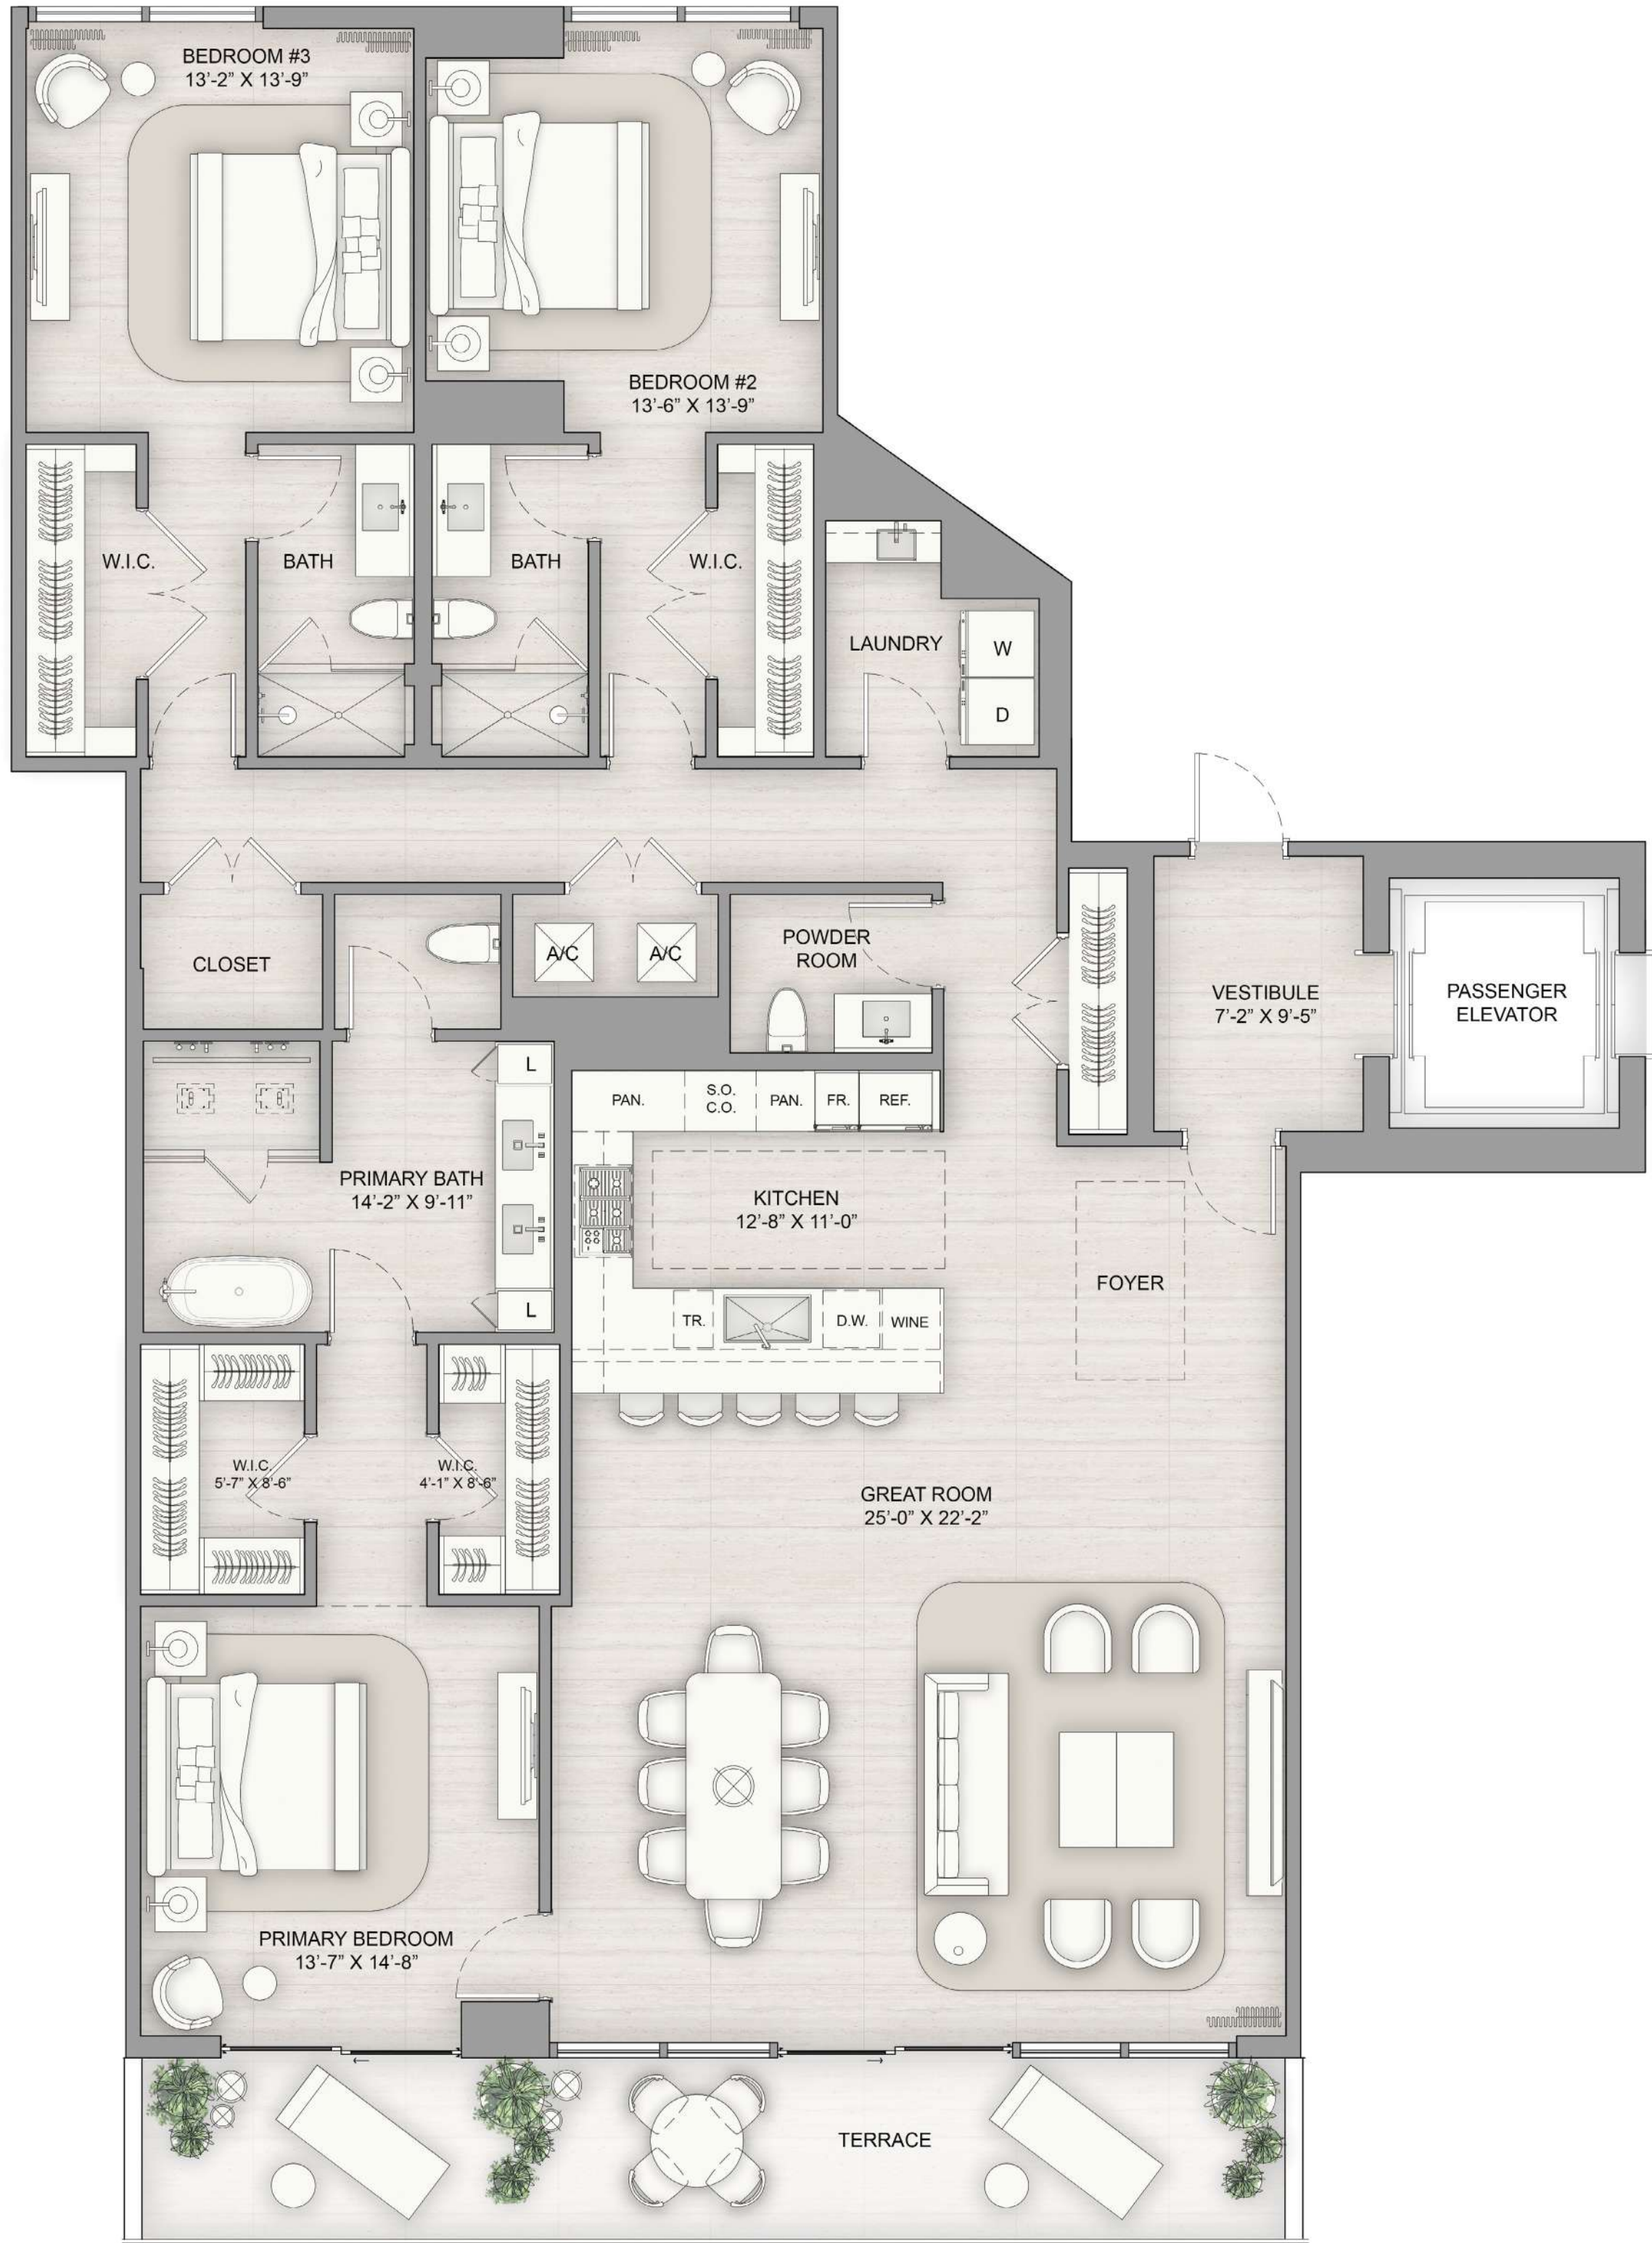

Residence 04

Floors 11 - 27

3 Bedrooms | 3 Bathrooms | 1 Powder Room

Interior 2,541 SF | Exterior 257 SF | Total Area 2,798 SF