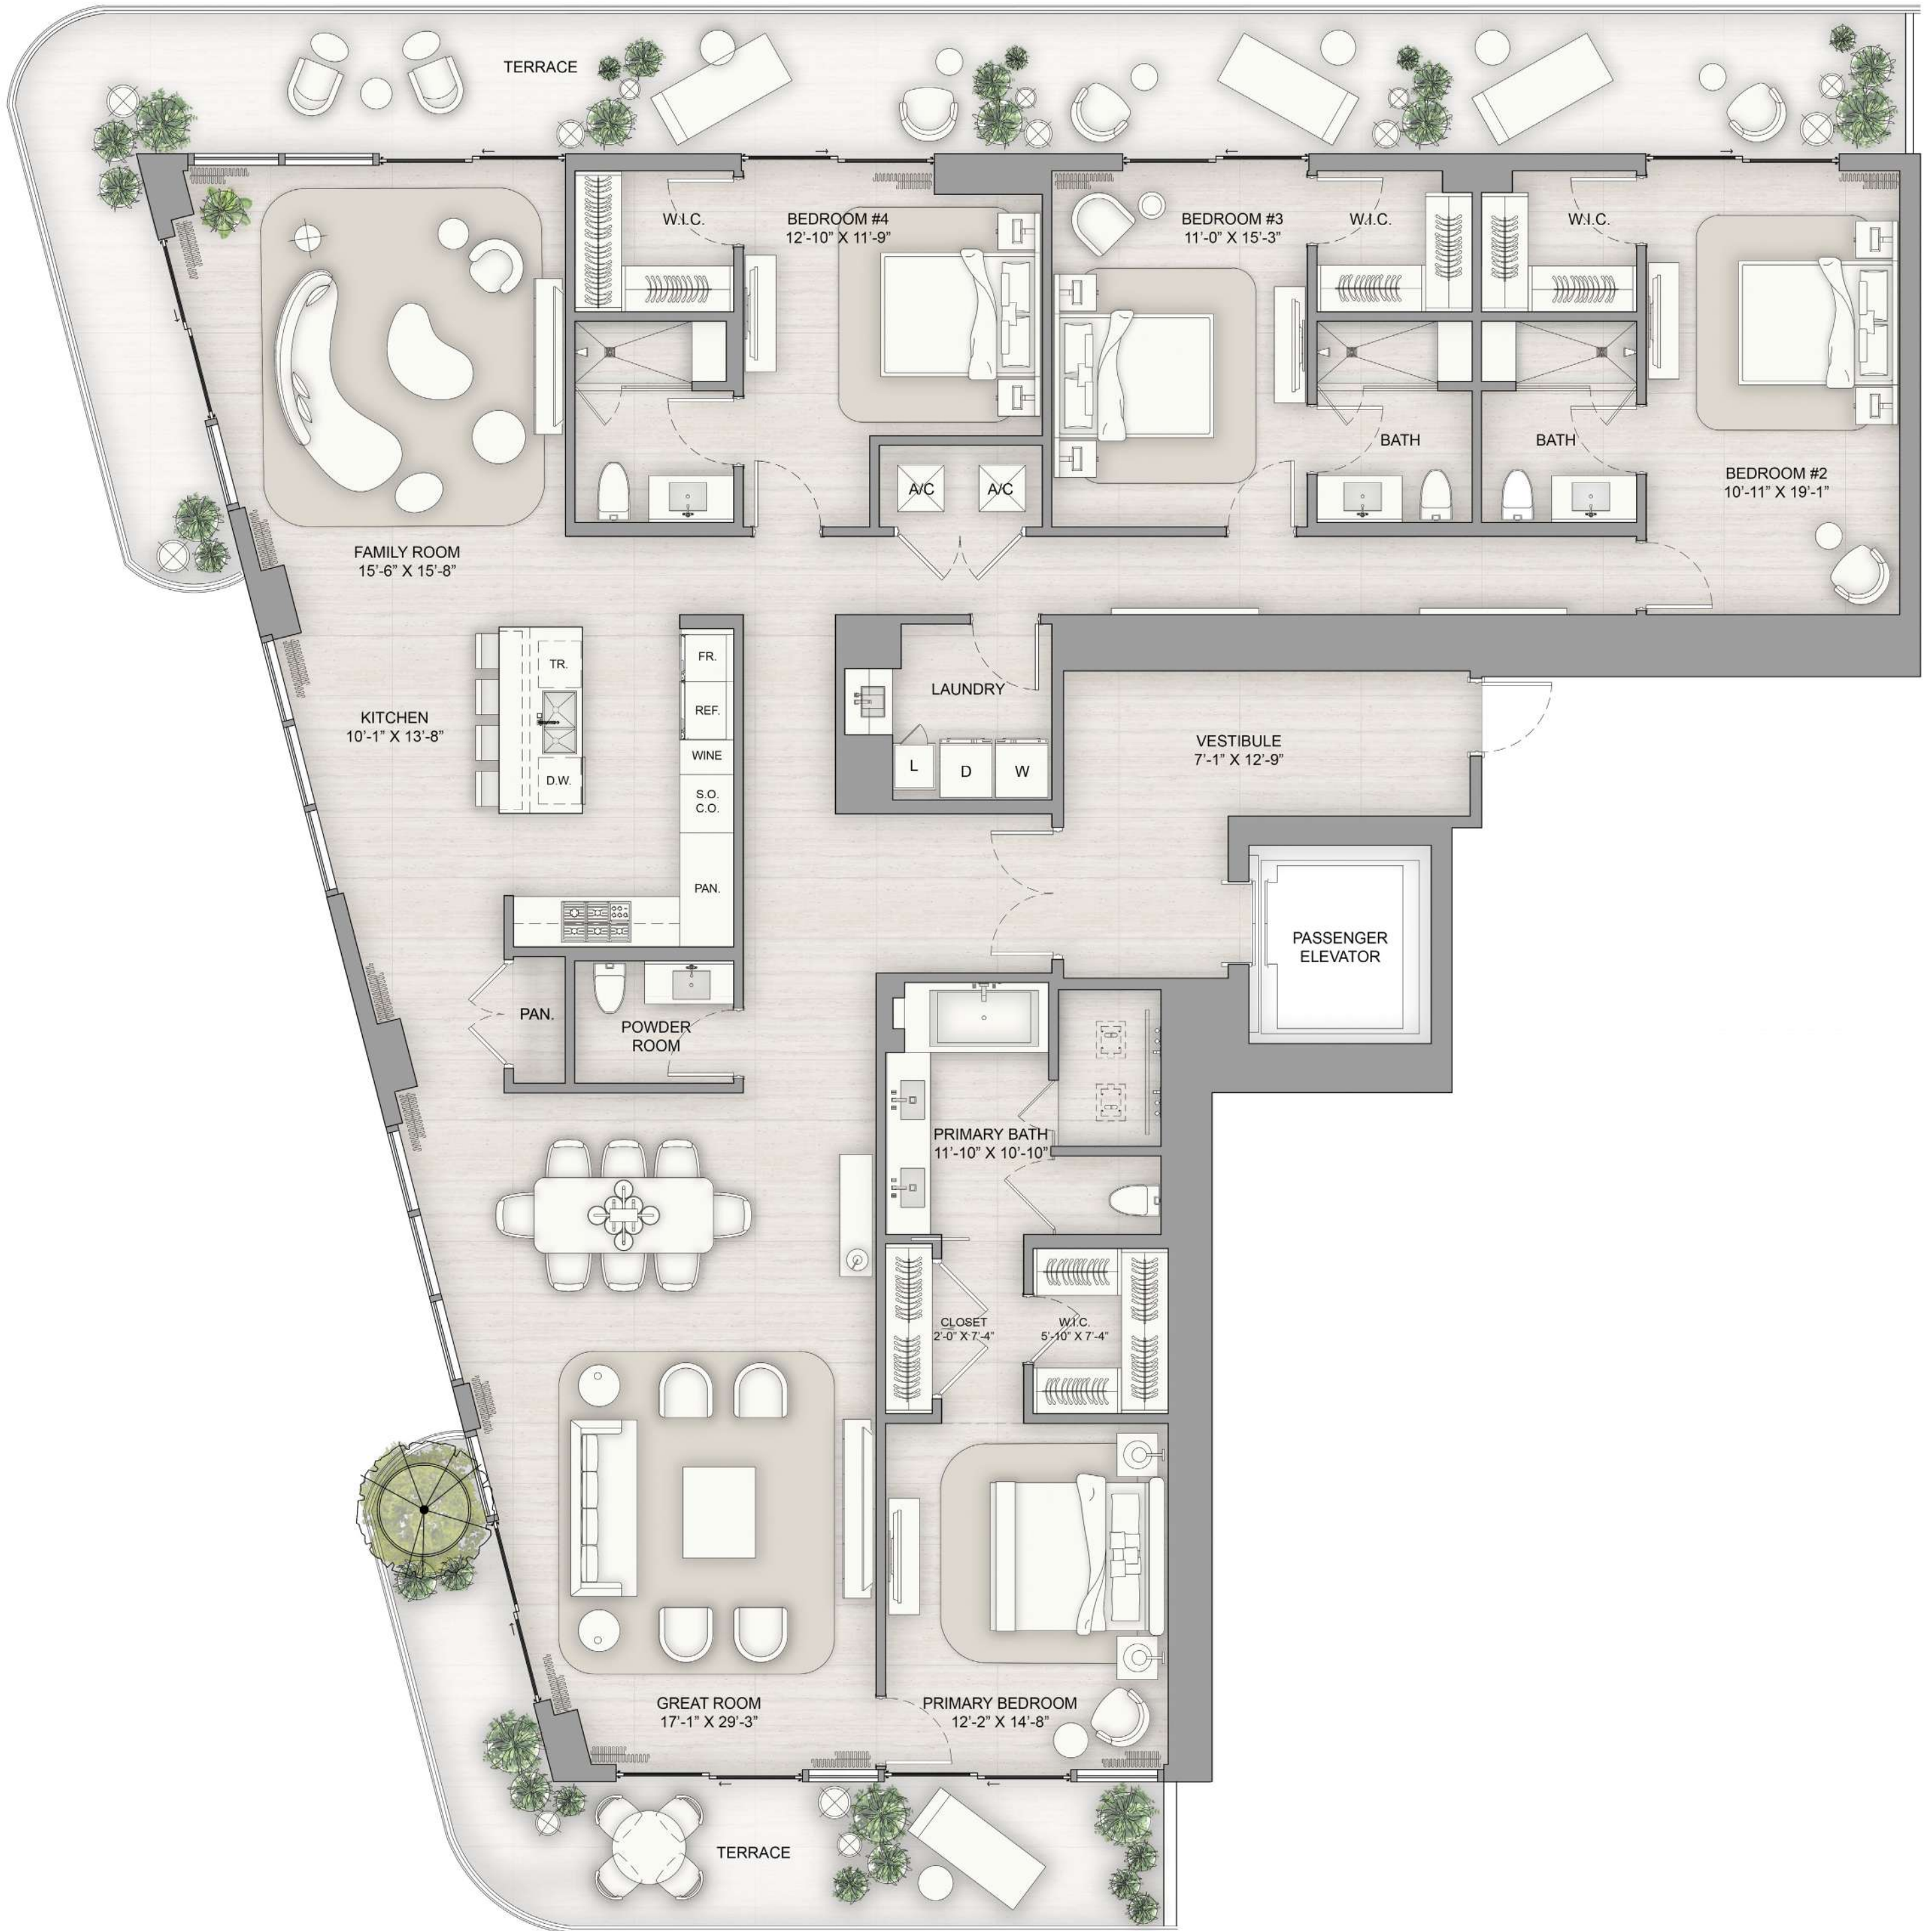

Residence 01

Floors 11 - 27

4 Bedrooms | 4 Bathrooms | 1 Powder Room

Interior 3,331 SF | Exterior 898 SF | Total Area 4,229 SF