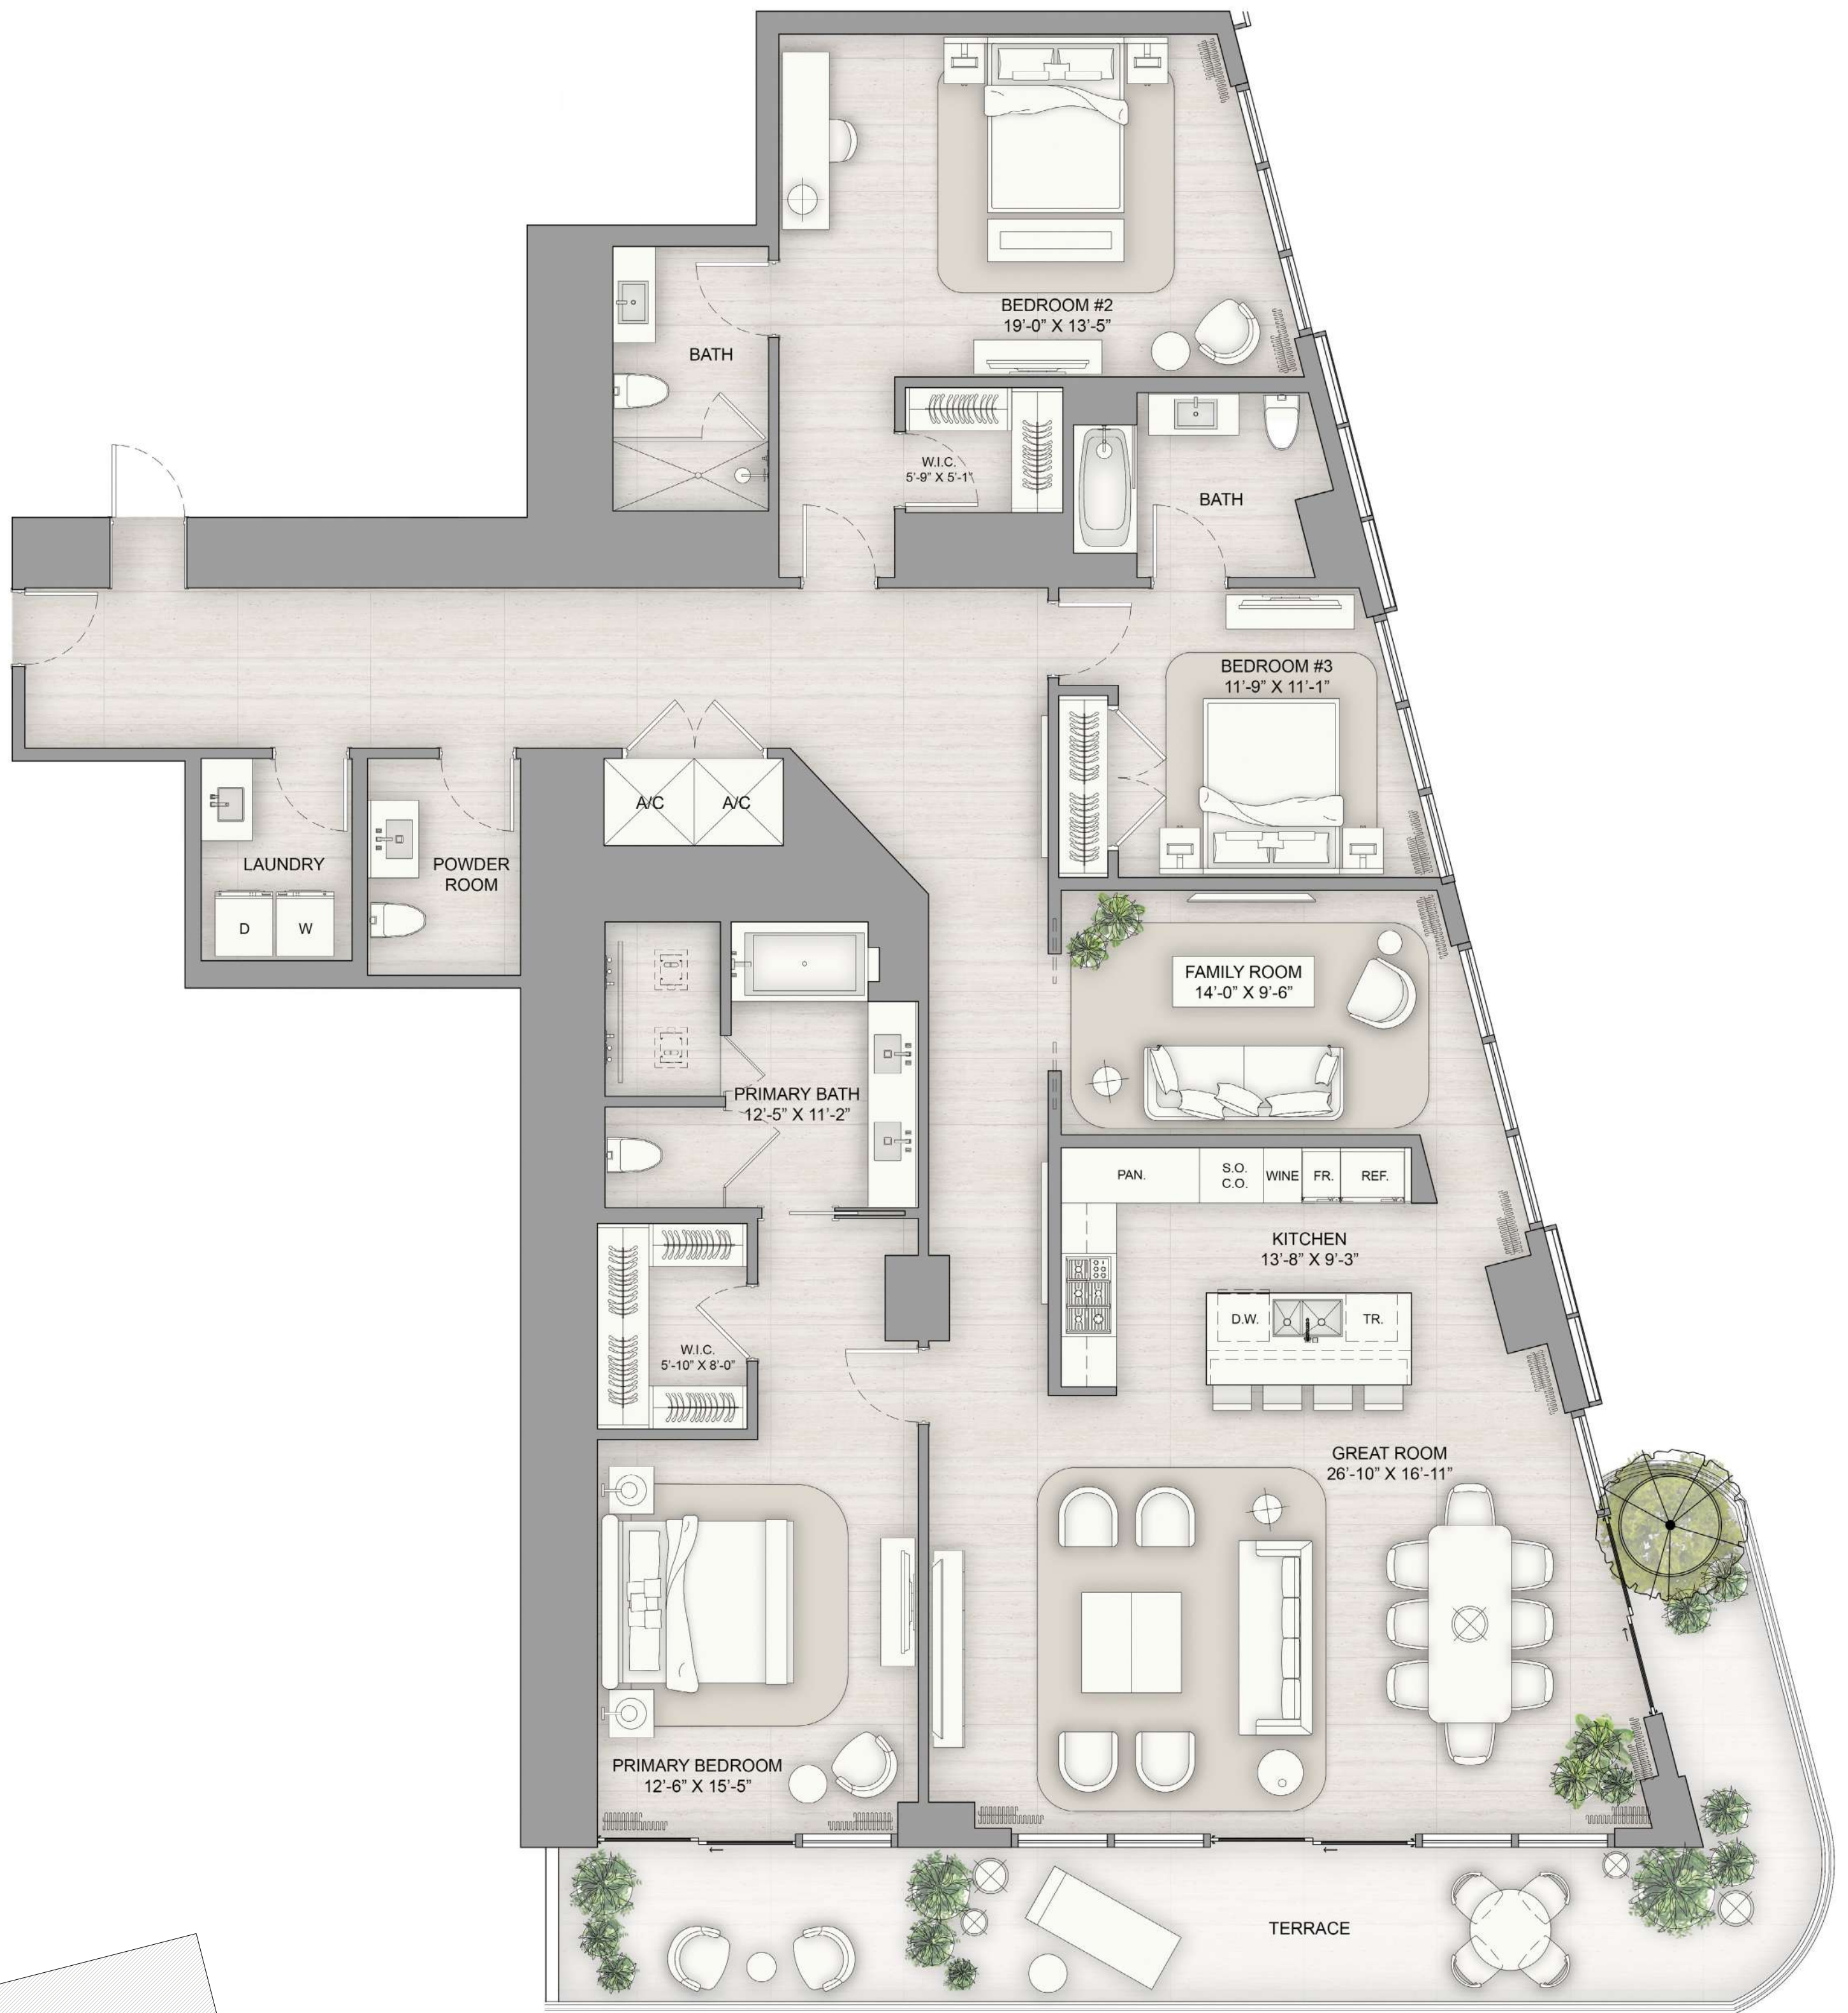

# Lake Home 09

Floors 2 - 8

2 Bedrooms | 2 Bathrooms | 1 Powder Room

Interior 1,929 SF | Exterior 188 SF | Total Area 2,117 SF

# Lake Home 10

Floors 2 - 8

2 Bedrooms | 2 Bathrooms | 1 Powder Room

Interior 1,929 SF | Exterior 188 SF | Total Area 2,117 SF

# Lake Home 11

Floors 2 - 8

2 Bedrooms | 2 Bathrooms | 1 Powder Room

Interior 1,874 SF | Exterior 204 SF | Total Area 2,078 SF

# Lake Home 12.1

Floor 2

3 Bedrooms | 3 Bathrooms | 1 Powder Room

Interior 2,771 SF | Exterior 393 SF | Total Area 3,164 SF