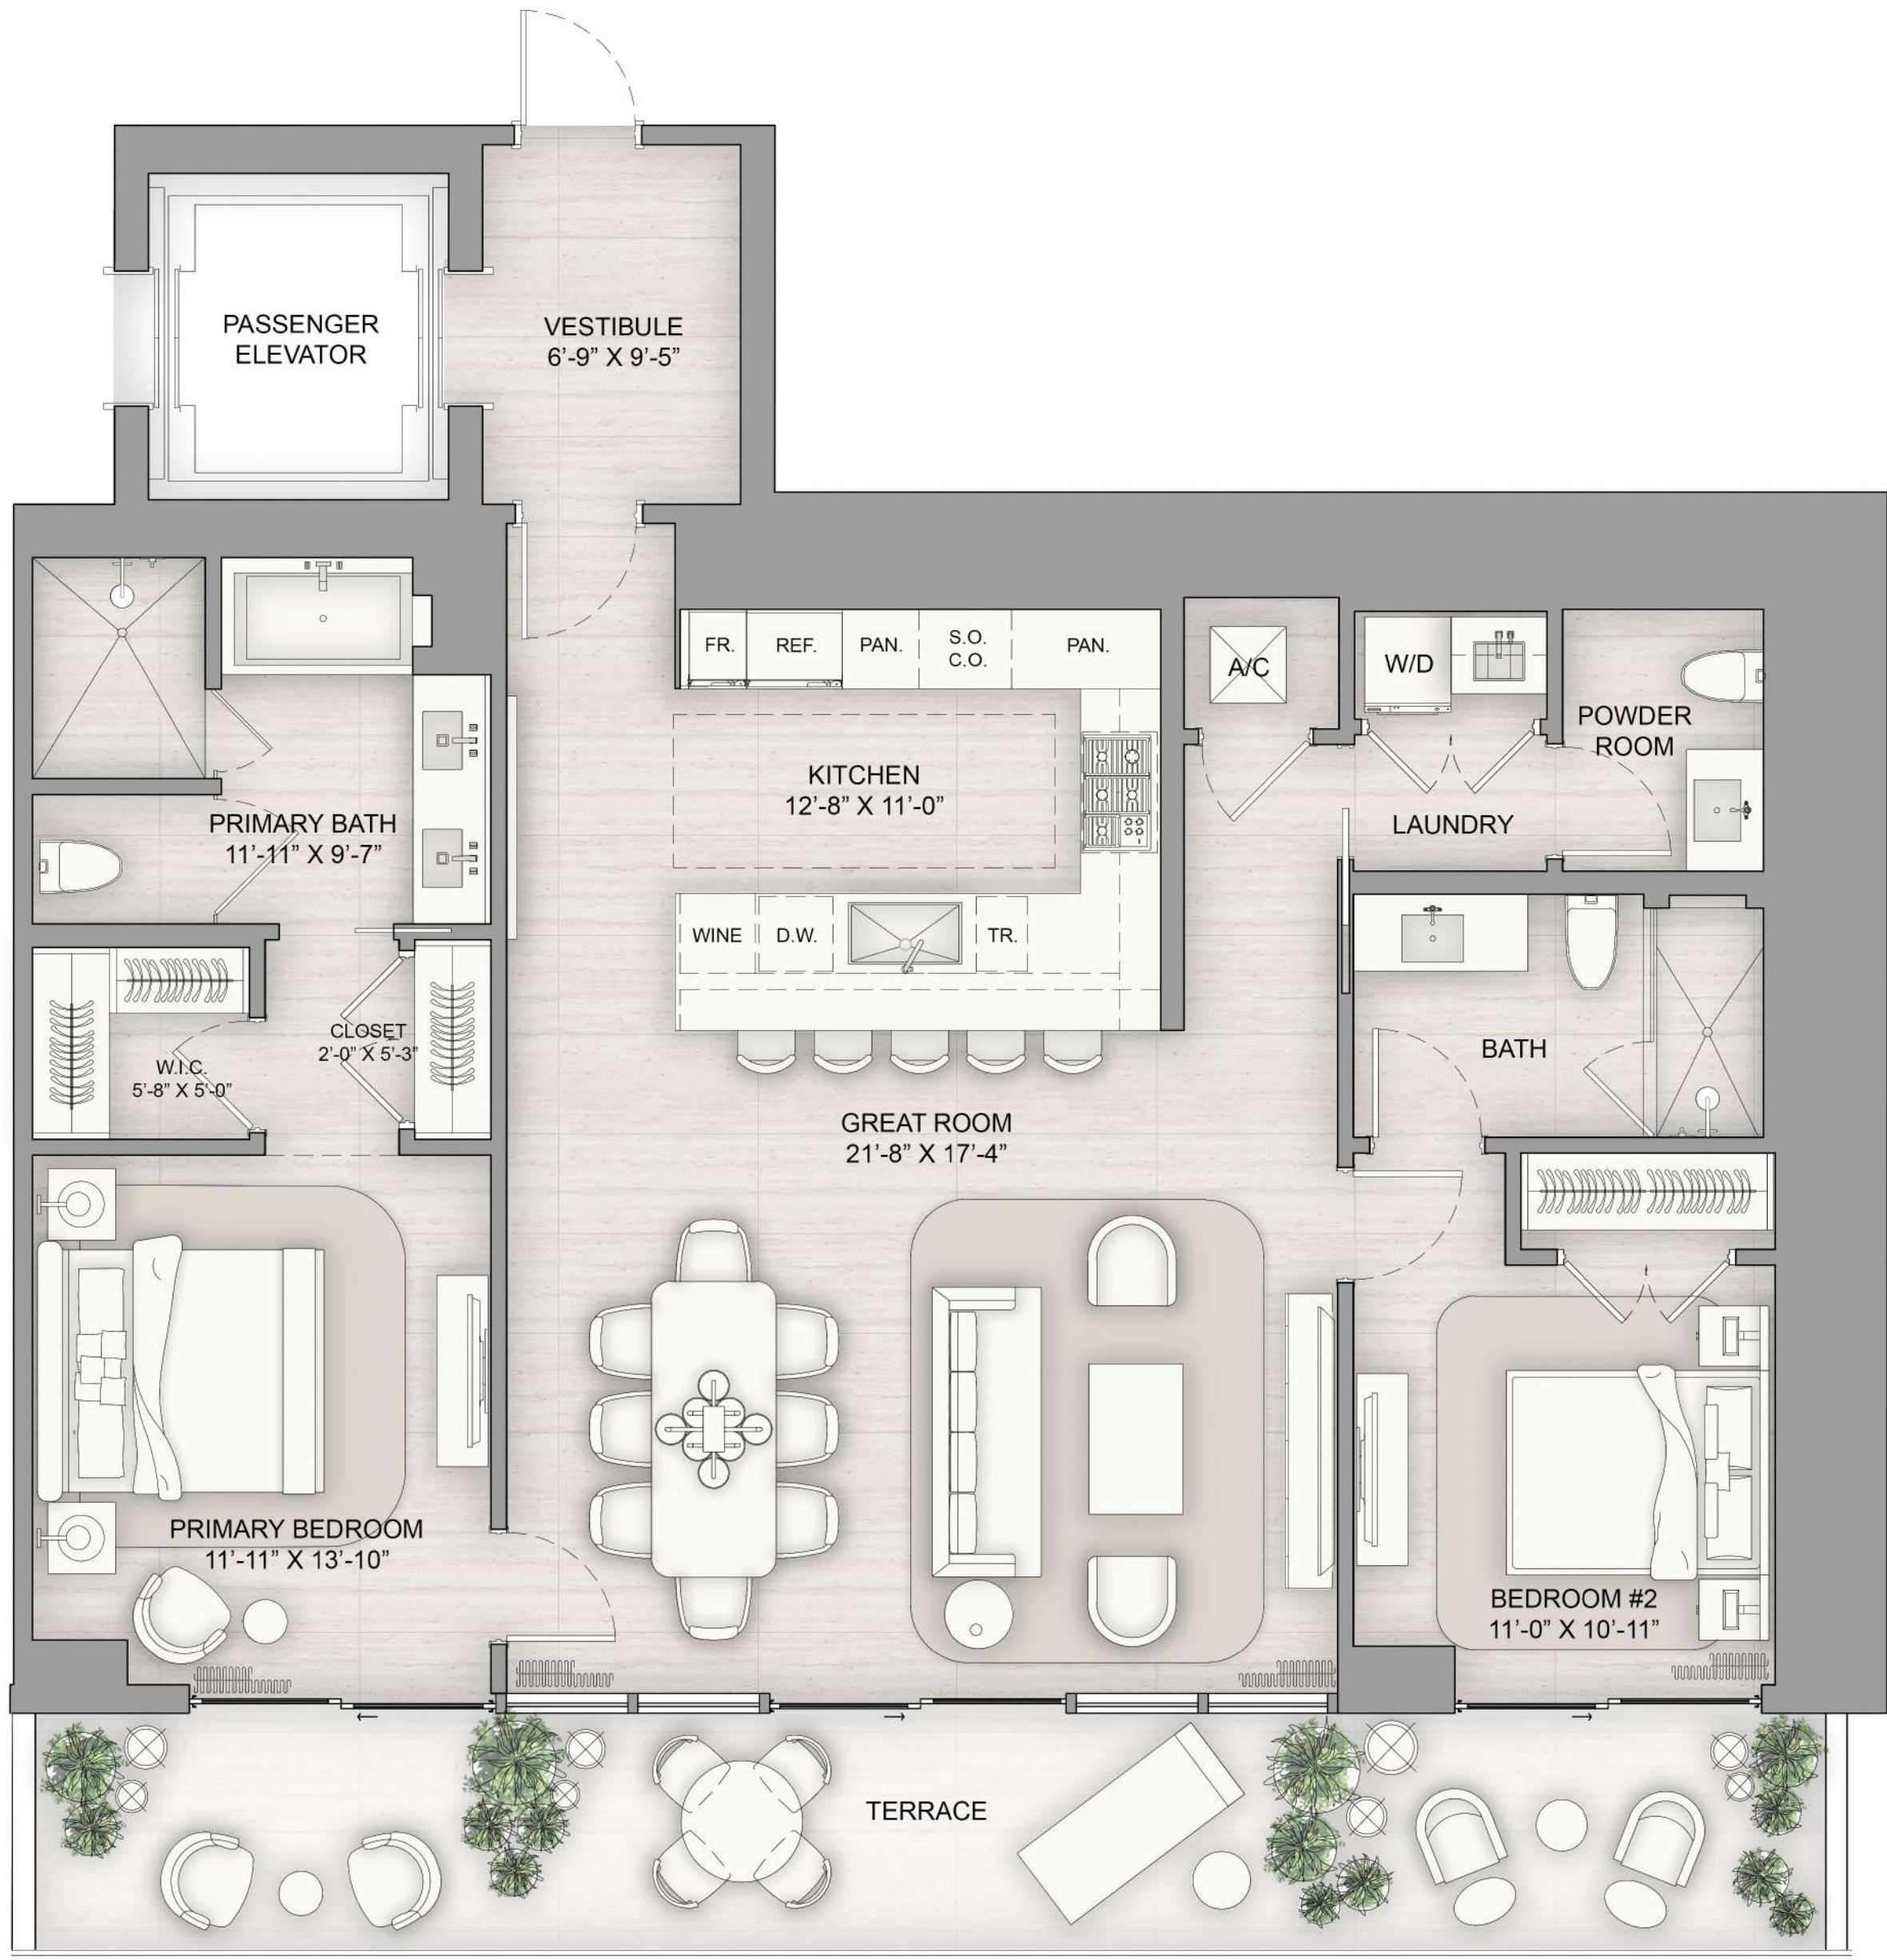

Residence 05

Floors 11 - 27

2 Bedrooms | 2 Bathrooms | 1 Powder Room

Interior 1,532 SF | Exterior 307 SF | Total Area 1,839 SF