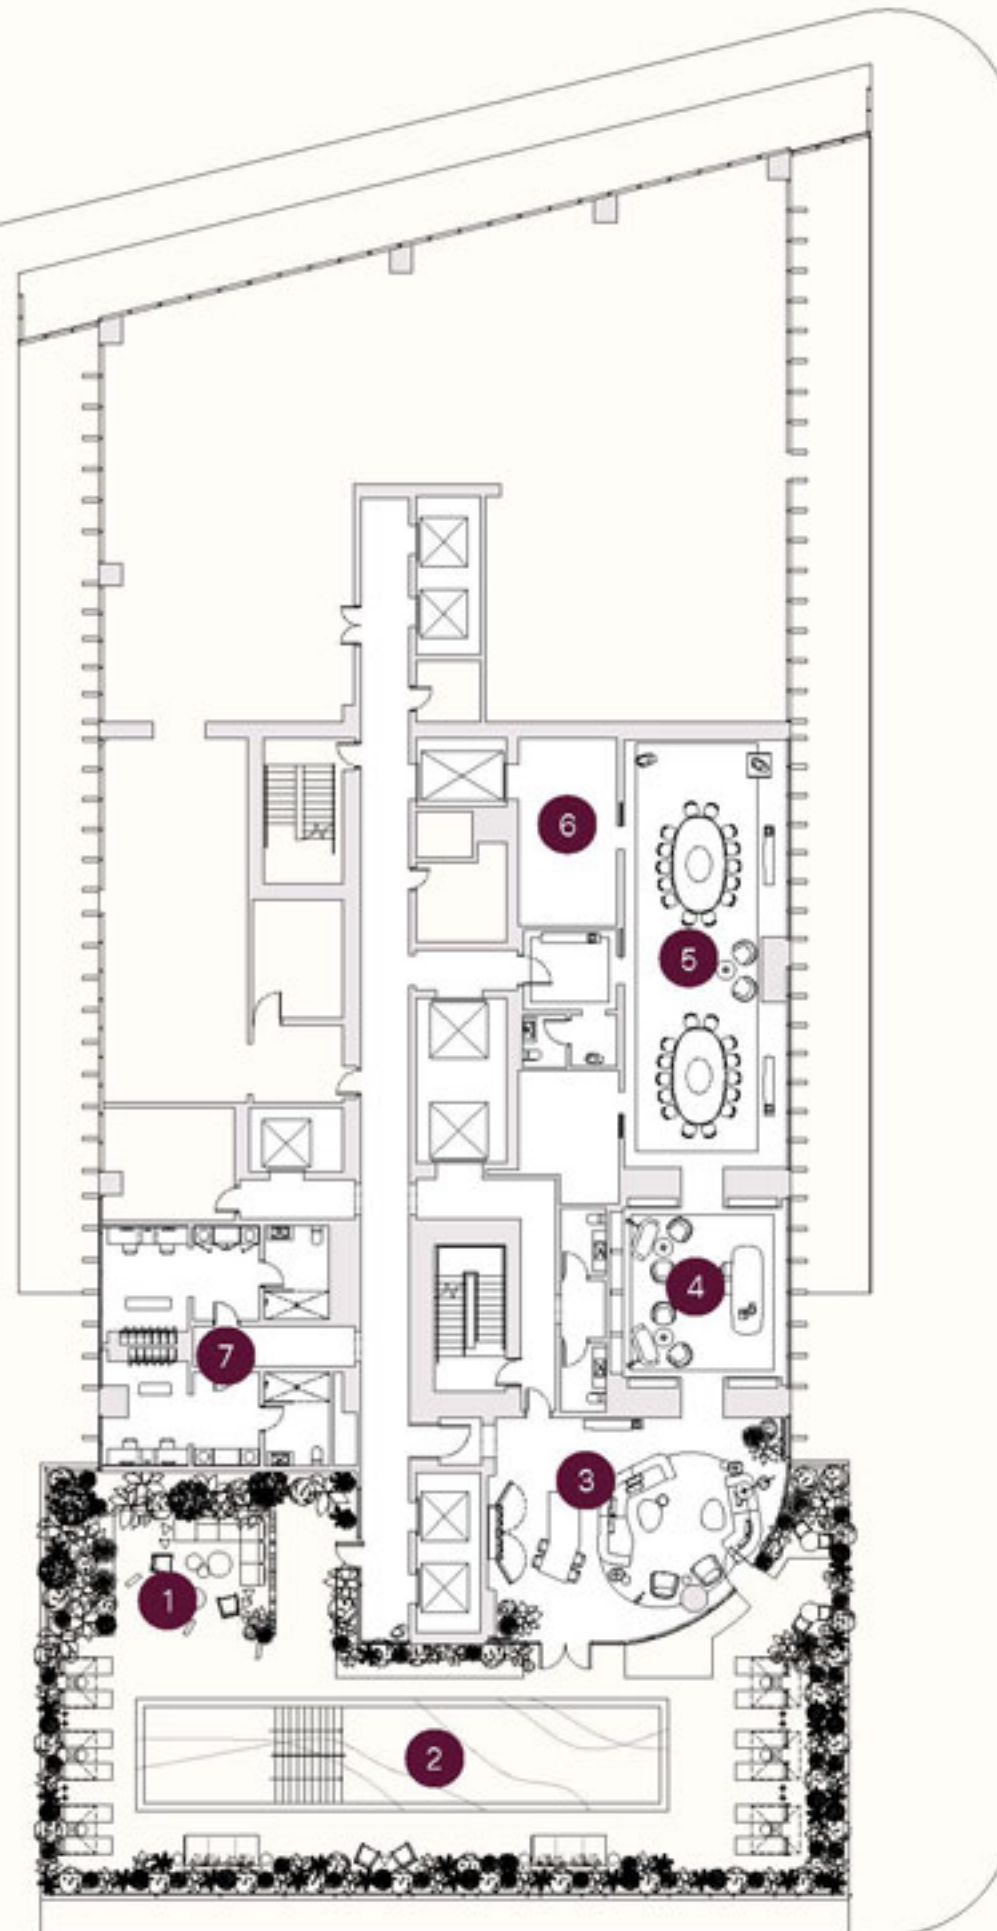

MIAMI DESIGN
DISTRICT

MIAMI DESIGN
DISTRICT

MIAMI DESIGN
DISTRICT

MIAMI DESIGN
DISTRICT

MIAMI DESIGN
DISTRICT

36TH ST.

LEVELS 31-47

BAY VIEWS