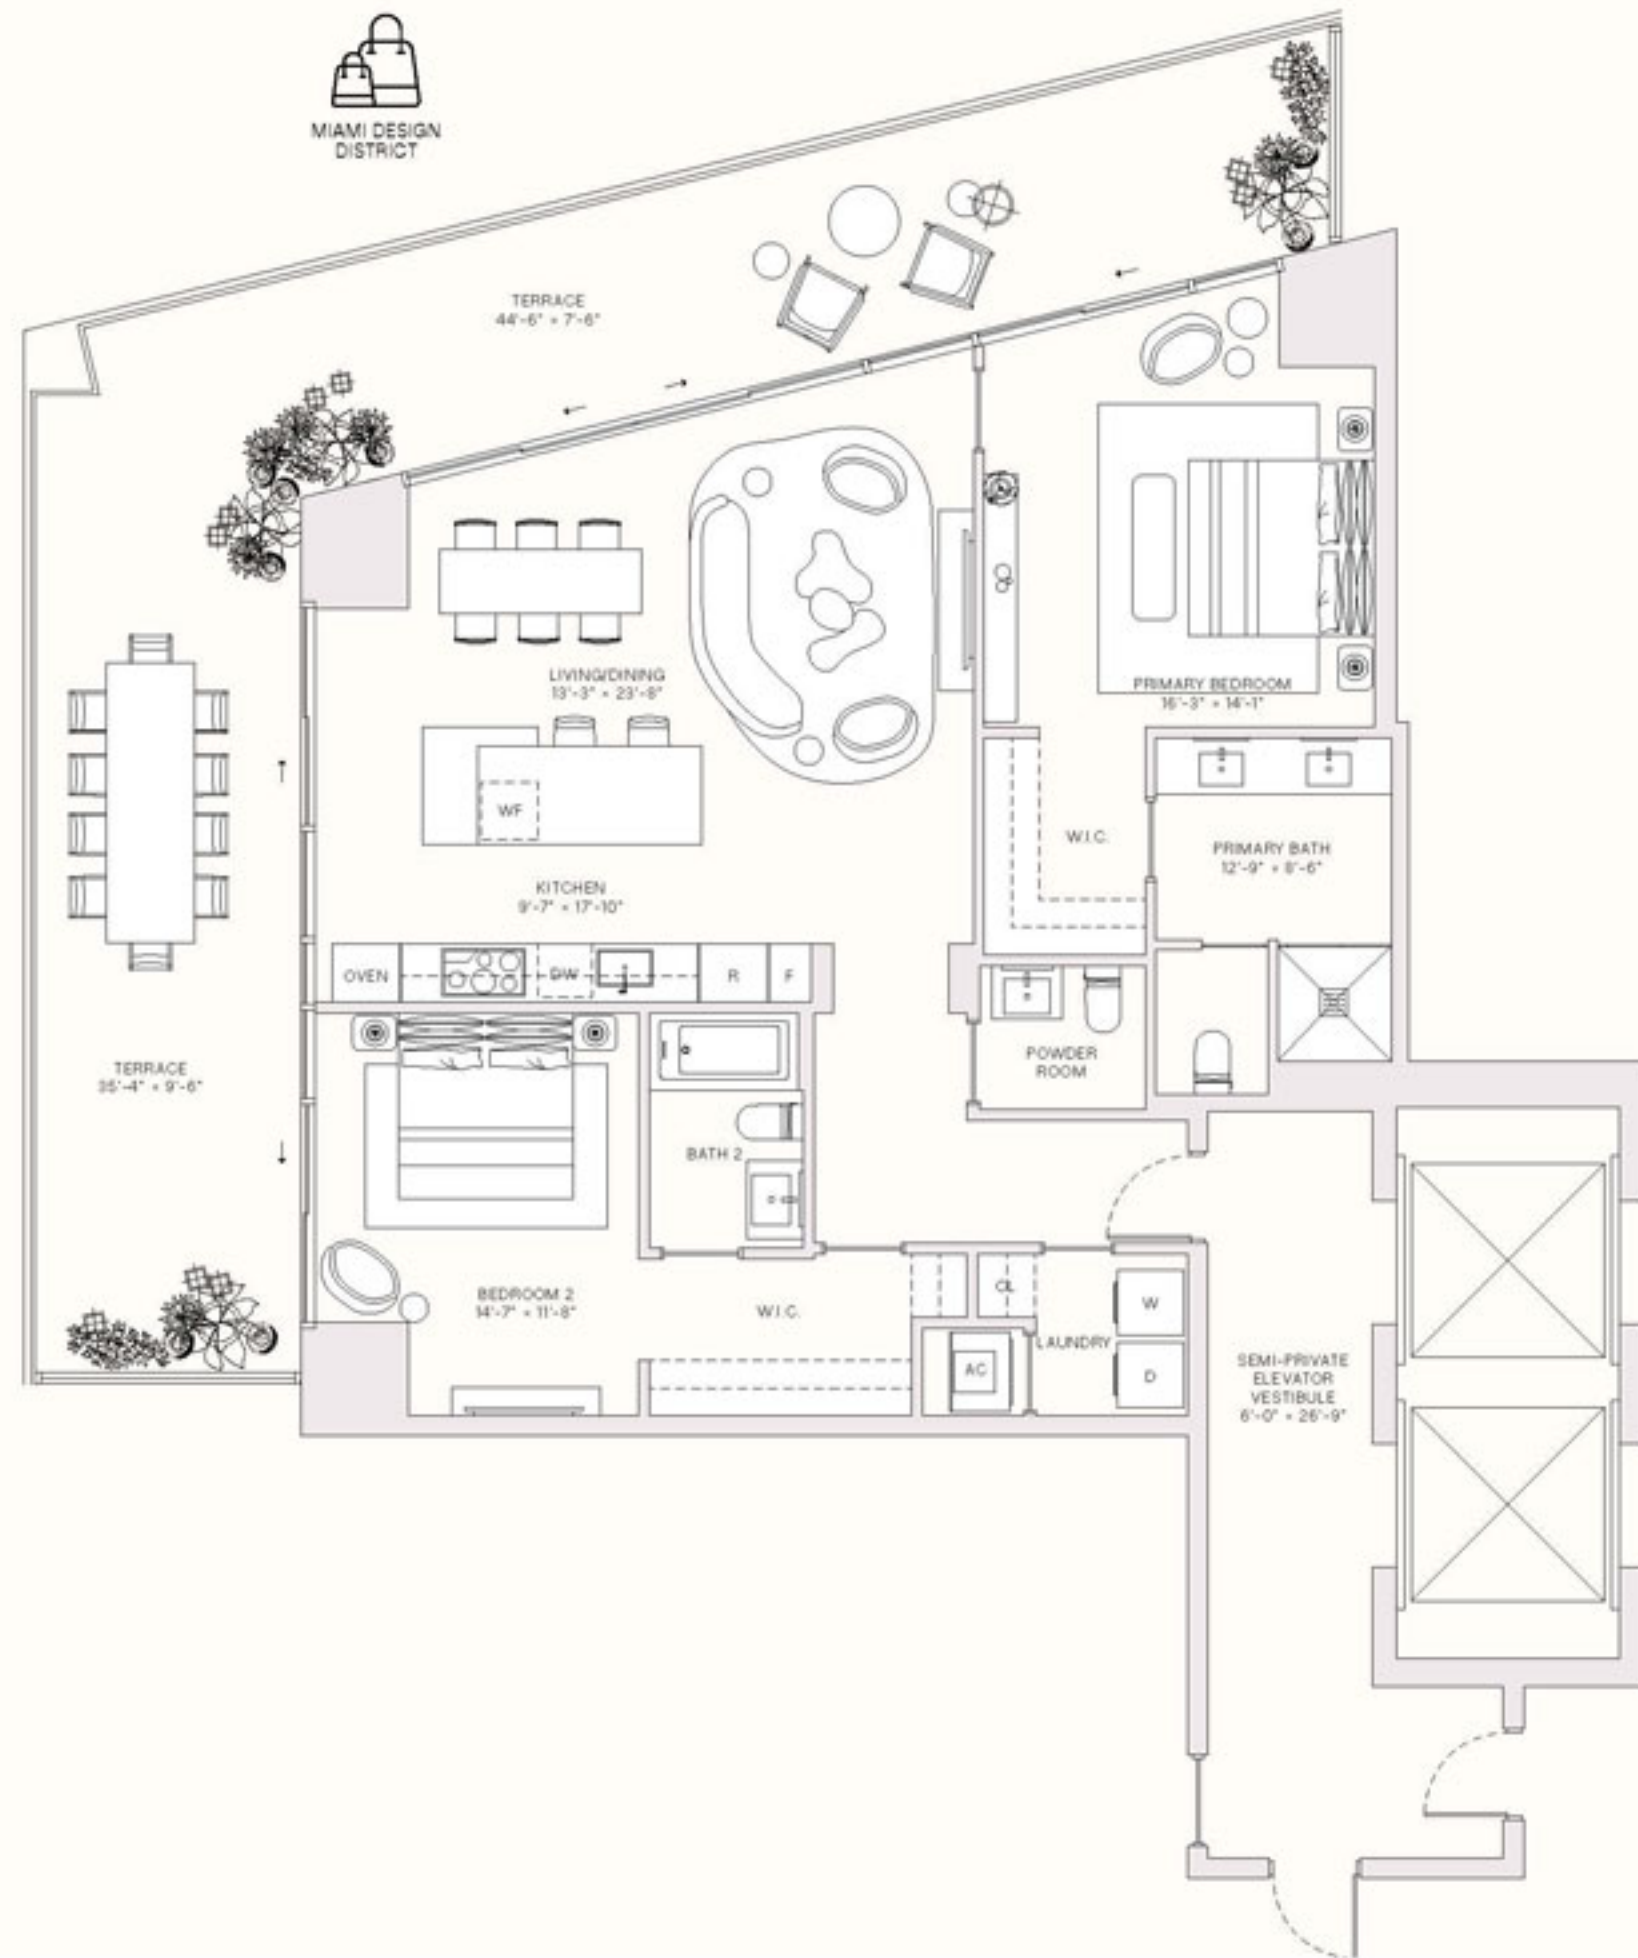

MIAMI DESIGN DISTRICT

CITYSCAPE