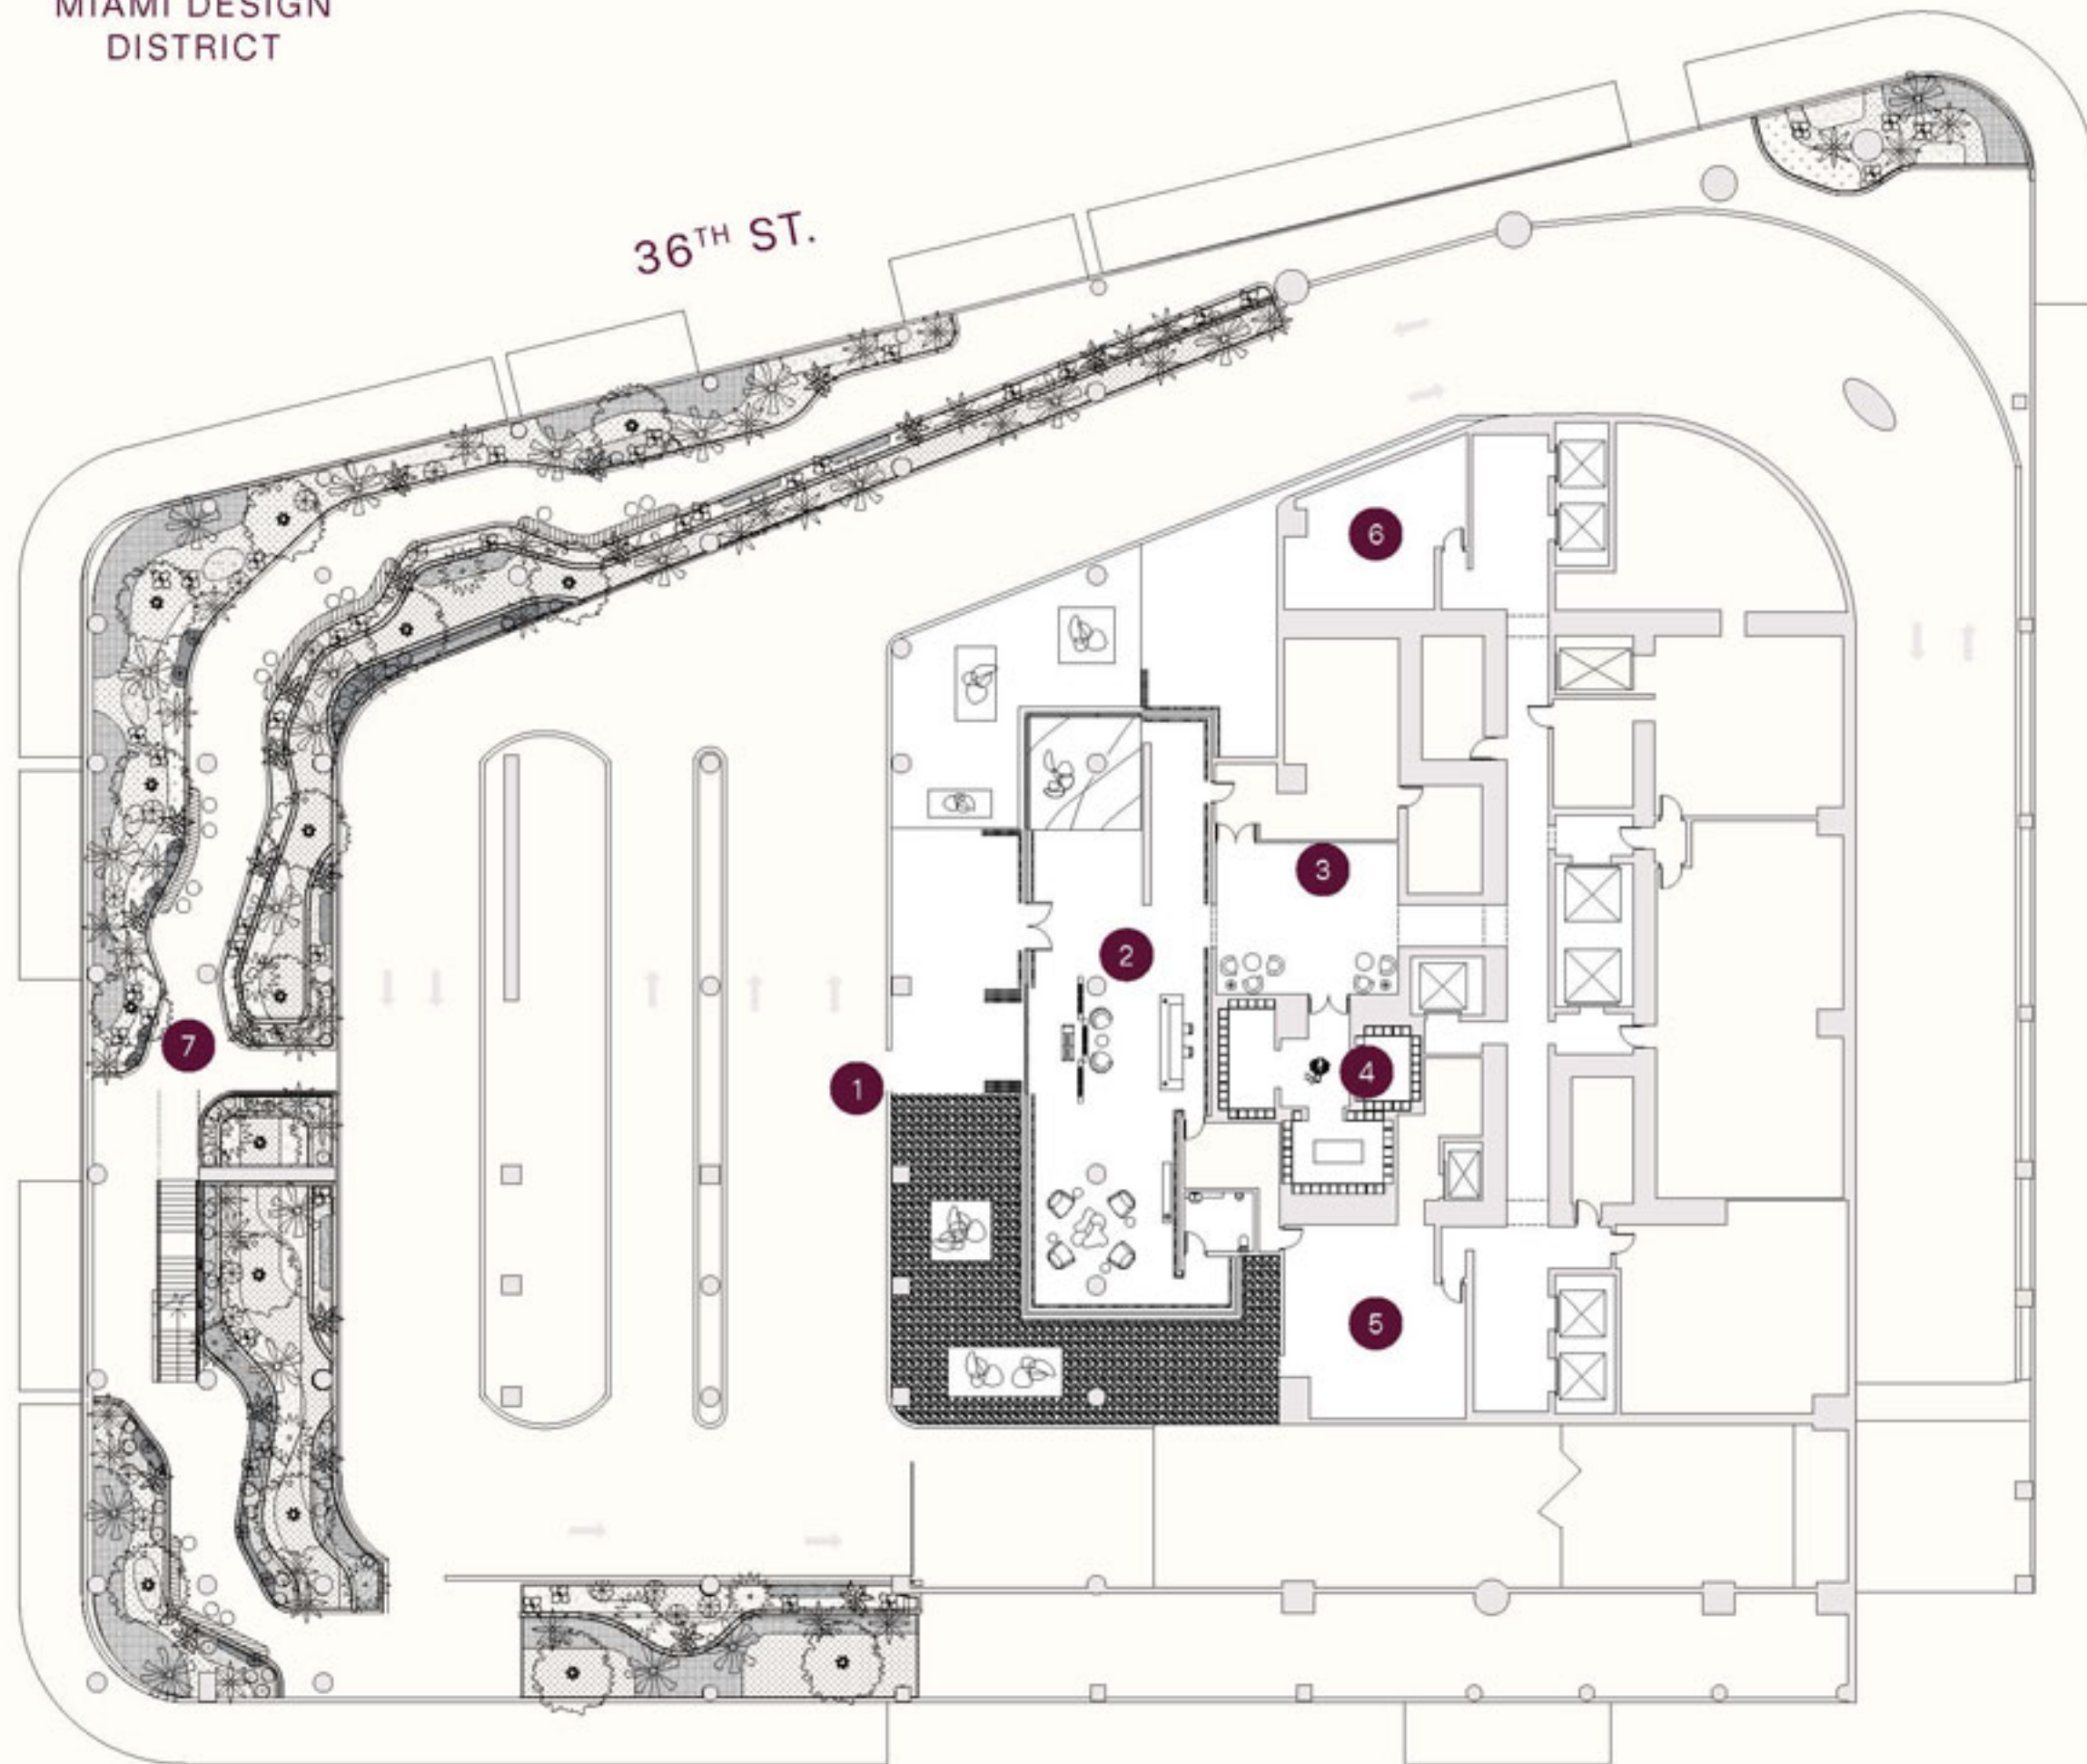

MIAMI DESIGN
DISTRICT

MIAMI DESIGN
DISTRICT

MIAMI DESIGN
DISTRICT

MIAMI DESIGN
DISTRICT

MIAMI DESIGN
DISTRICT

36TH ST.

LEVELS 31-47

BAY VIEWS

MIAMI DESIGN DISTRICT

DOWNTOWN MIAMI

WYNWOOD

NE 1ST AVE

CITYSCAPE

MIAMI DESIGN DISTRICT

CITYSCAPE

MIAMI DESIGN DISTRICT

CITYSCAPE