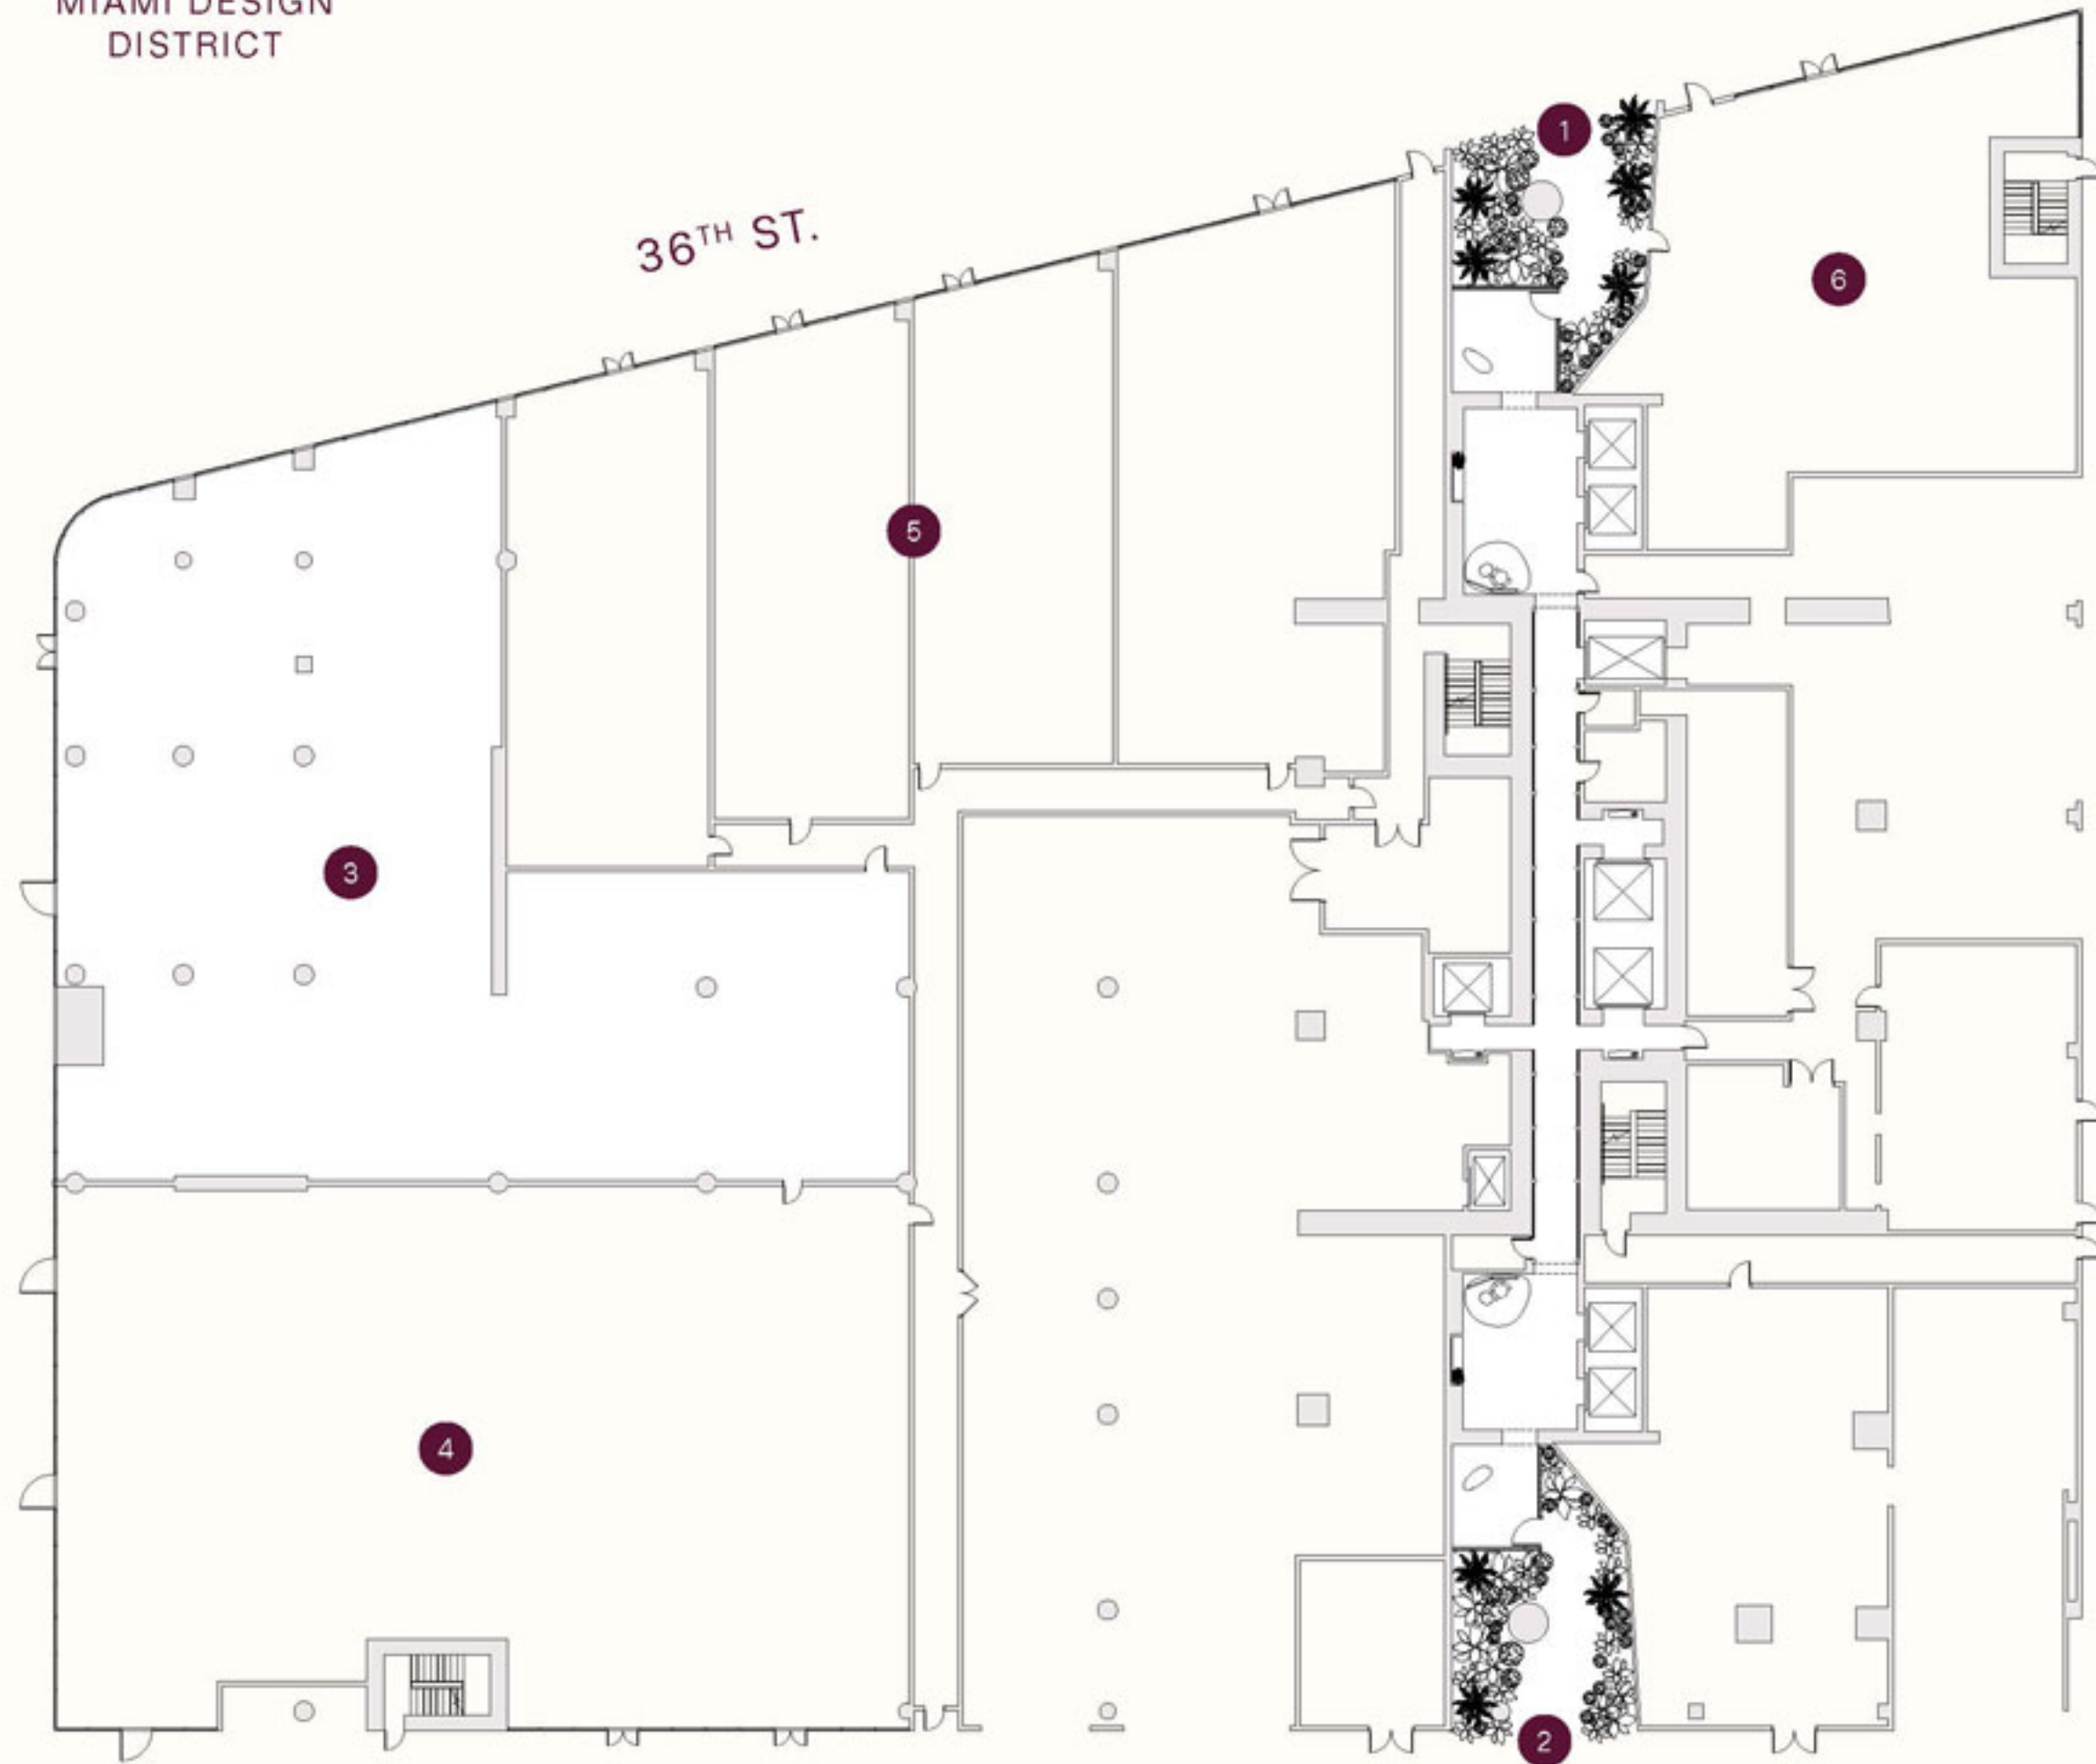

MIAMI DESIGN
DISTRICT

MIAMI DESIGN
DISTRICT

MIAMI DESIGN
DISTRICT

MIAMI DESIGN
DISTRICT

MIAMI DESIGN
DISTRICT

36TH ST.

LEVELS 31-47

BAY VIEWS

MIAMI DESIGN DISTRICT

DOWNTOWN MIAMI

WYNWOOD

NE 1ST AVE

CITYSCAPE

MIAMI DESIGN DISTRICT

CITYSCAPE

MIAMI DESIGN DISTRICT