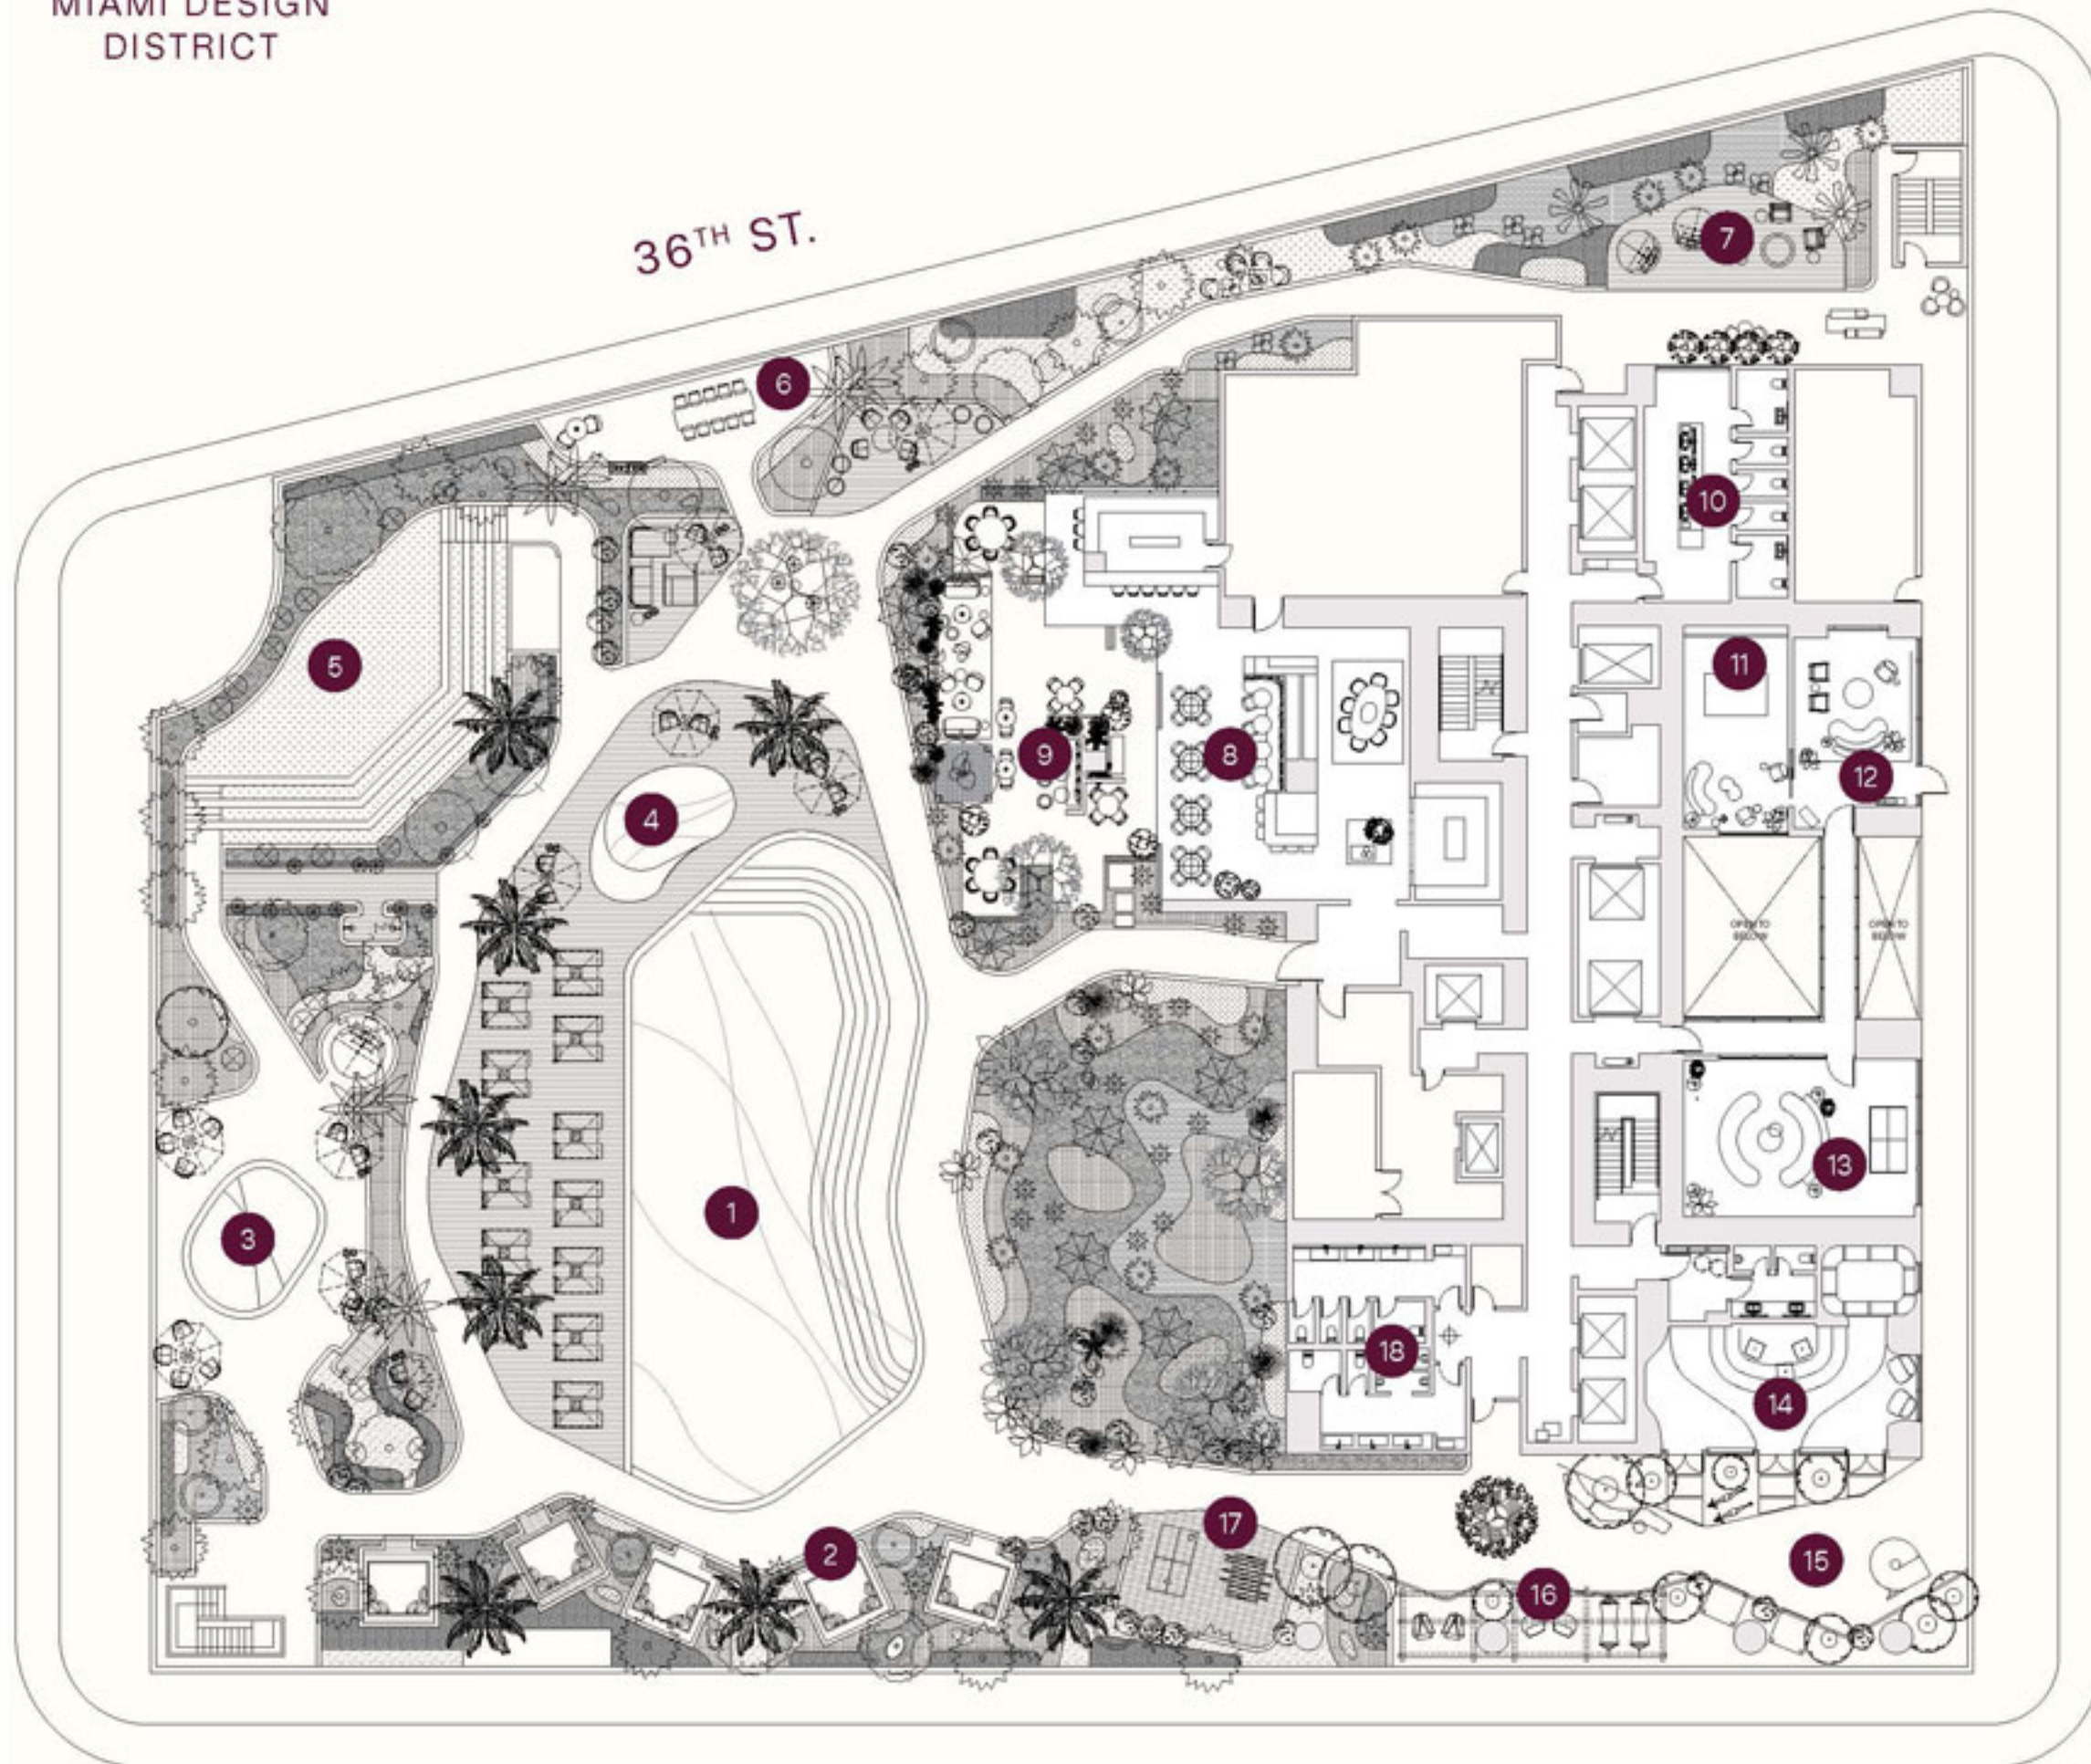

MIAMI DESIGN
DISTRICT

MIAMI DESIGN
DISTRICT

MIAMI DESIGN
DISTRICT

MIAMI DESIGN
DISTRICT

MIAMI DESIGN
DISTRICT

36TH ST.

LEVELS 31-47

BAY VIEWS

MIAMI DESIGN DISTRICT

DOWNTOWN MIAMI

WYNWOOD

NE 1ST AVE

CITYSCAPE

MIAMI DESIGN DISTRICT

CITYSCAPE

MIAMI DESIGN DISTRICT

CITYSCAPE