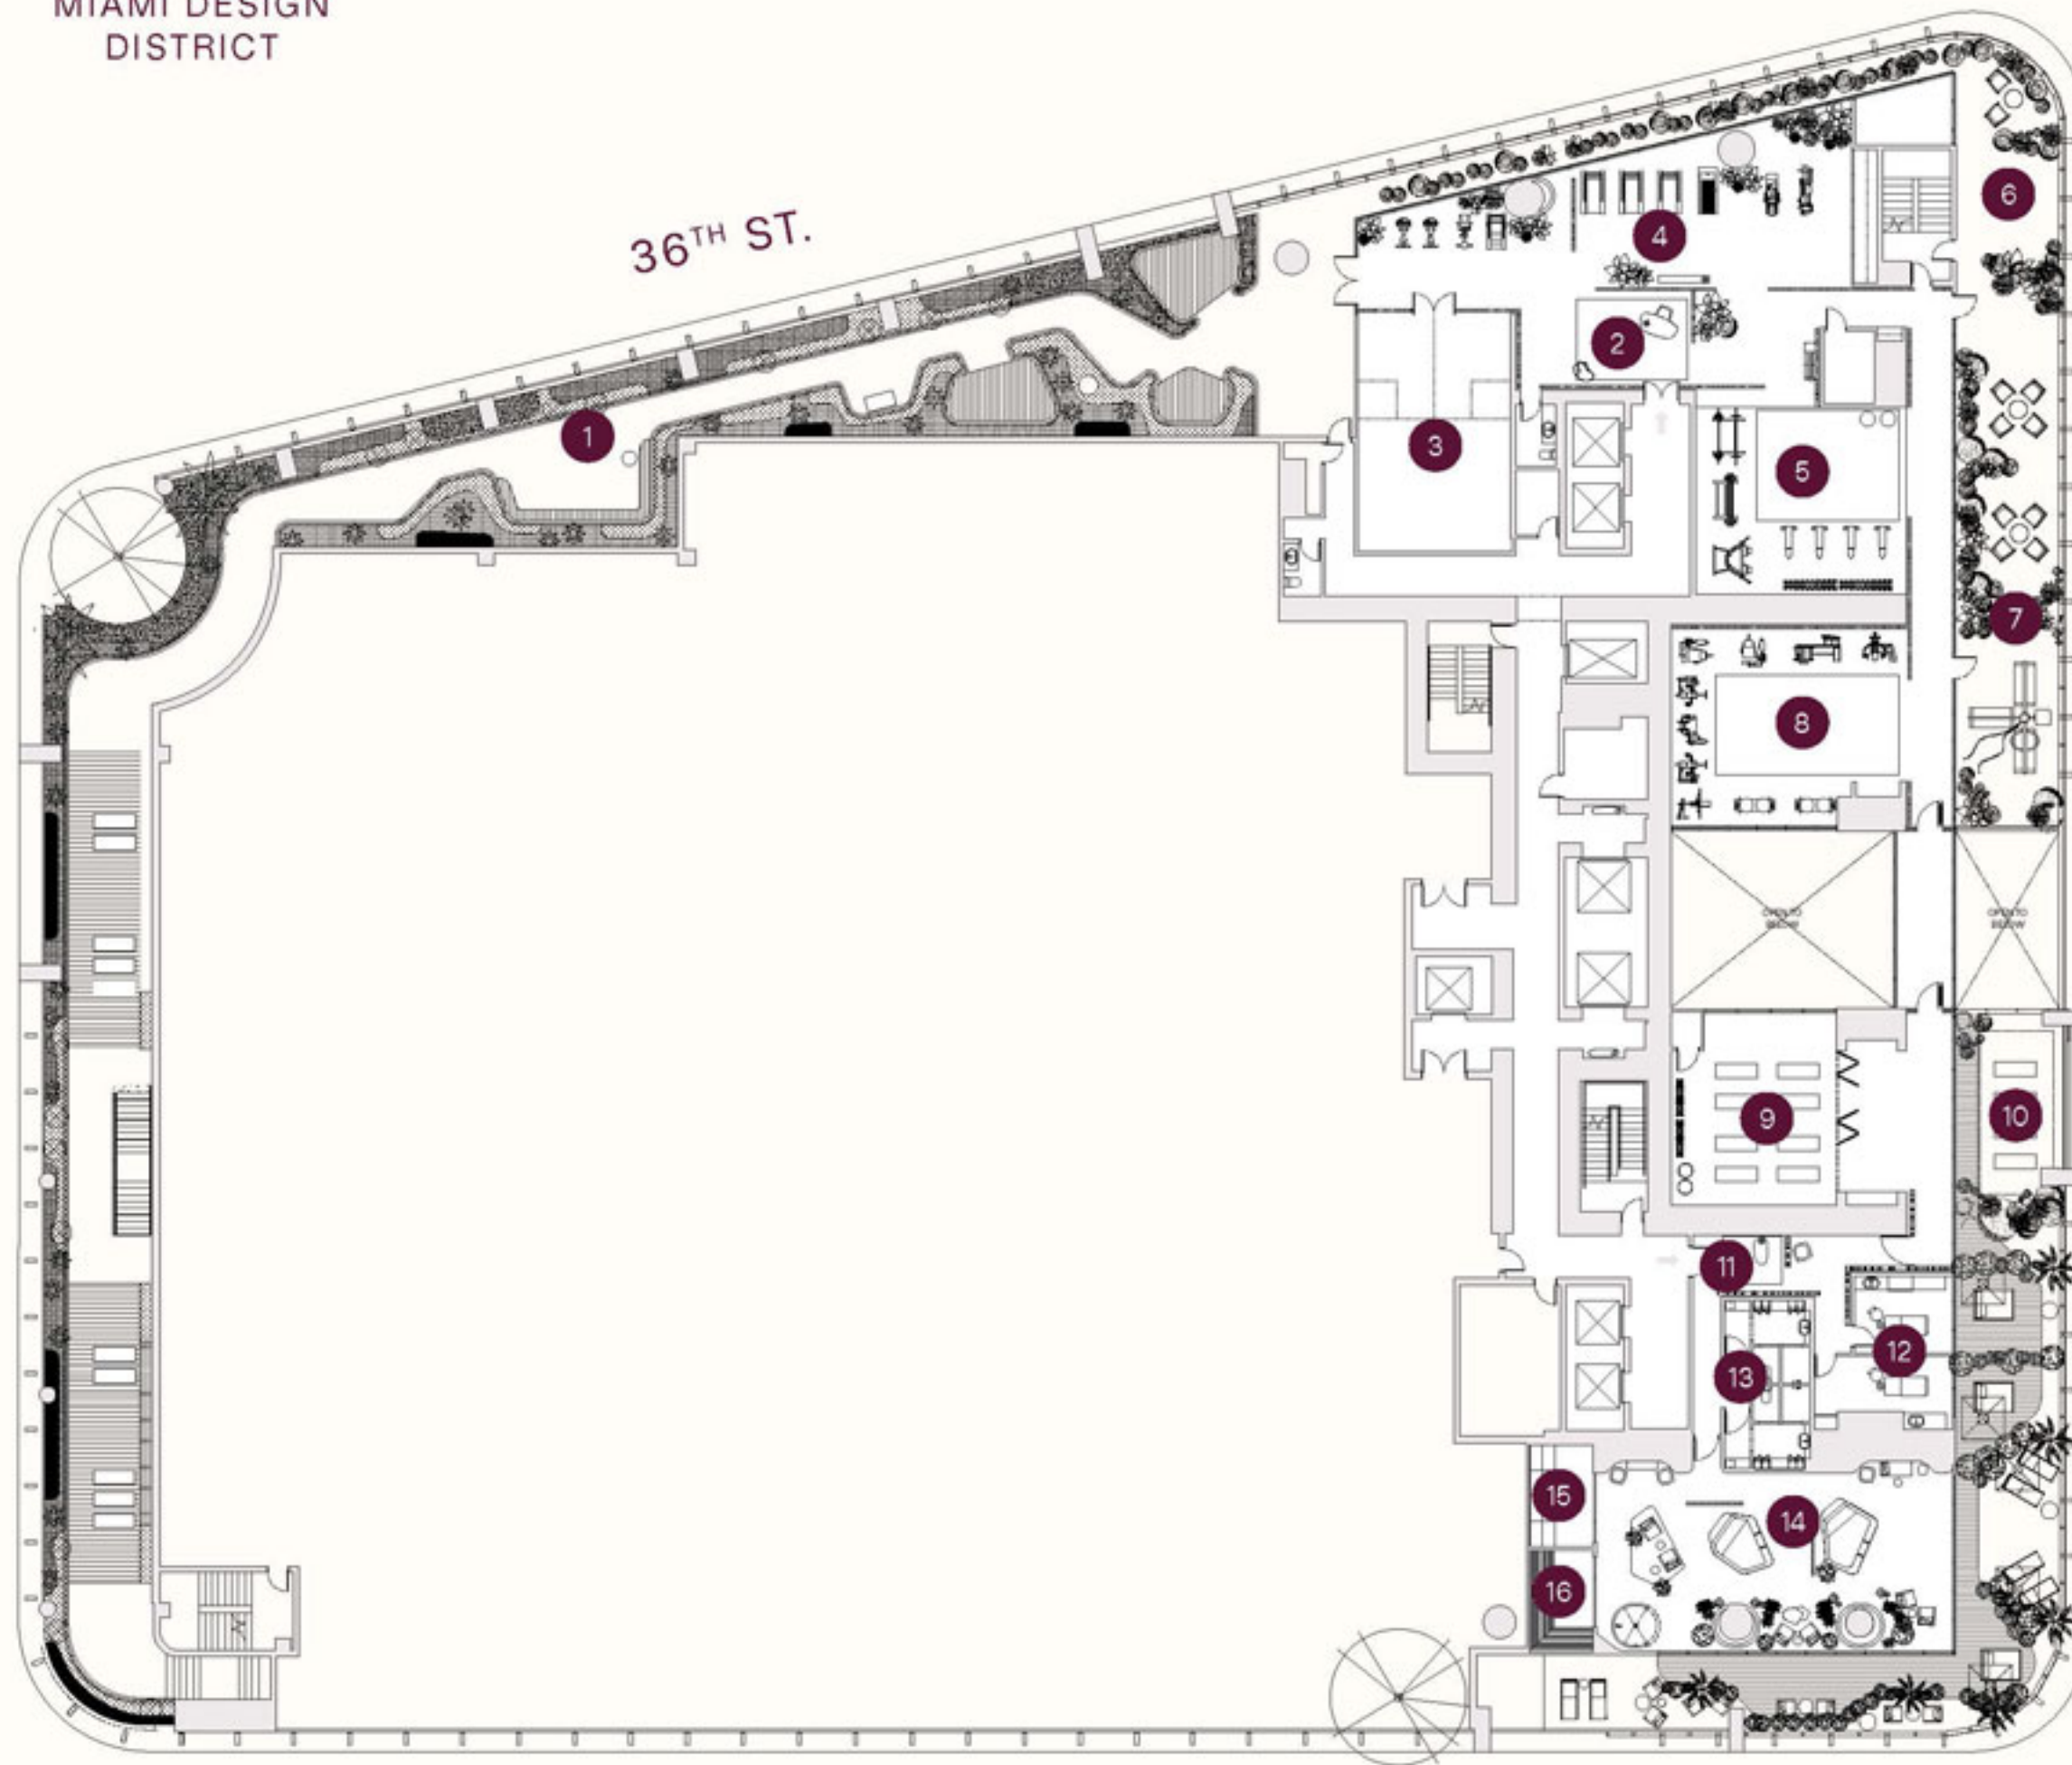

MIAMI DESIGN
DISTRICT

MIAMI DESIGN
DISTRICT

MIAMI DESIGN
DISTRICT

MIAMI DESIGN
DISTRICT

MIAMI DESIGN
DISTRICT

36TH ST.

LEVELS 31-47

BAY VIEWS